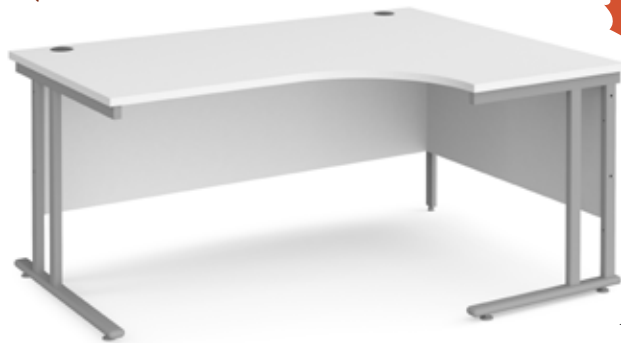

## 800MM STRAIGHT DESKS

FROM  
£94.00

SILVER FRAME	WHITE FRAME	BLACK FRAME	WIDTH	DEPTH	PRICE
SO-MC8S	SO-MC8WH	SO-MC8K	800mm	800mm	£94.00
SO-MC10S	SO-MC10WH	SO-MC10K	1000mm	800mm	£95.00
SO-MC12S	SO-MC12WH	SO-MC12K	1200mm	800mm	£97.00
SO-MC14S	SO-MC14WH	SO-MC14K	1400mm	800mm	£104.00
SO-MC16S	SO-MC16WH	SO-MC16K	1600mm	800mm	£106.00
SO-MC18S	SO-MC18WH	SO-MC18K	1800mm	800mm	£115.00

## ERGONOMIC DESKS

FROM  
£115.00

Width 800 RIGHT 1200 600  
Width 1200 LEFT 800 600

SILVER FRAME	WHITE FRAME	BLACK FRAME	WIDTH	PRICE
SO-MC14ELS	SO-MC14ELWH	SO-MC14ELK	1400mm Left hand	£115.00
SO-MC14ERS	SO-MC14ERWH	SO-MC14ERK	1400mm Right hand	£115.00
SO-MC16ELS	SO-MC16ELWH	SO-MC16ELK	1600mm Left hand	£116.00
SO-MC16ERS	SO-MC16ERWH	SO-MC16ERK	1600mm Right hand	£116.00
SO-MC18ELS	SO-MC18ELWH	SO-MC18ELK	1800mm Left hand	£132.00
SO-MC18ERS	SO-MC18ERWH	SO-MC18ERK	1800mm Right hand	£132.00