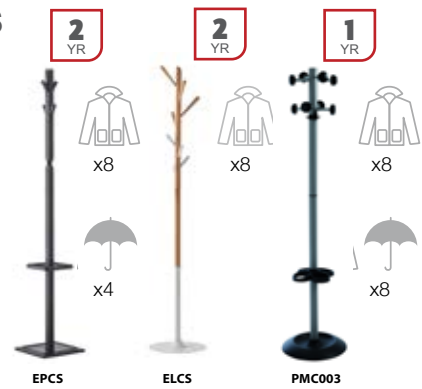

CODE	W	D	H	PRICE
EPCS	320	320	1750	£83.00
ELCS	355	355	1750	£83.00
PMC003	450	450	1730	£67.00

FROM
£67.00