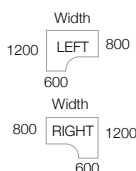

FROM
£267.00

STRAIGHT DESK WITH FIXED PEDESTAL

- Rectangular desks 800mm deep with panel end legs & two cable access ports
- Pedestal can be fitted to left or right hand side

CODE	WIDTH	DEPTH	HEIGHT	PRICE
MP12P2	1200mm	800mm	725mm	£267.00
MP14P2	1400mm	800mm	725mm	£277.00
MP16P2	1600mm	800mm	725mm	£282.00
MP18P2	1800mm	800mm	725mm	£294.00
MP12P3	1200mm	800mm	725mm	£267.00
MP14P3	1400mm	800mm	725mm	£277.00
MP16P3	1600mm	800mm	725mm	£282.00
MP18P3	1800mm	800mm	725mm	£294.00

Please add desktop finish when ordering eg. **MP12P3** in oak = **MP12P3O**