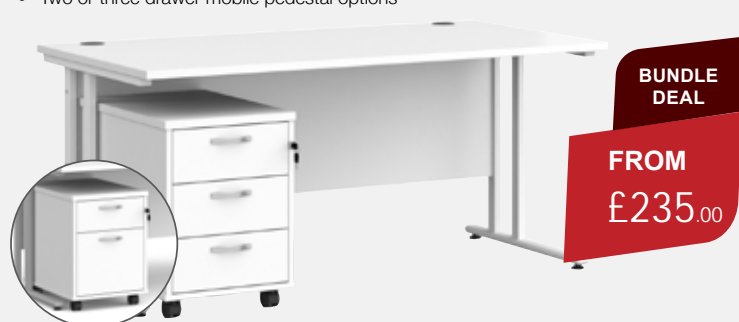

STRAIGHT DESK WITH MOBILE PEDESTALS

- Rectangular desk with cantilever frame and two cable ports
- Two or three drawer mobile pedestal options