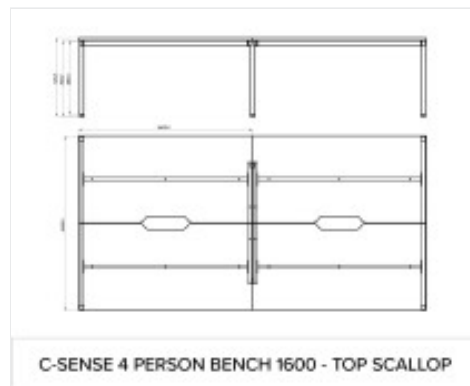

Images

Video

Dimensions

C-SENSE DESK 1200 - TOP PORTHOLE

C-SENSE DESK 1200 - TOP SCALLOP

C-SENSE DESK 1400 - TOP PORTHOLE

C-SENSE DESK 1400 - TOP SCALLOP

C-SENSE DESK 1600 - TOP PORTHOLE

C-SENSE DESK 1600 - TOP SCALLOP

C-SENSE 4 PERSON BENCH 1200 - TOP PORTHOLE

C-SENSE 4 PERSON BENCH 1200 - TOP SCALLOP

C-SENSE 4 PERSON BENCH 1400 - TOP PORTHOLE

C-SENSE 4 PERSON BENCH 1400 - TOP SCALLOP

C-SENSE 4 PERSON BENCH 1600 - TOP PORTHOLE

C-SENSE 4 PERSON BENCH 1600 - TOP SCALLOP

Technical

C-Sense Desk

Size - Weight

1200 - 37.68kg

1400 - 40.58kg

1600 - 43.48kg

C-Sense Bench