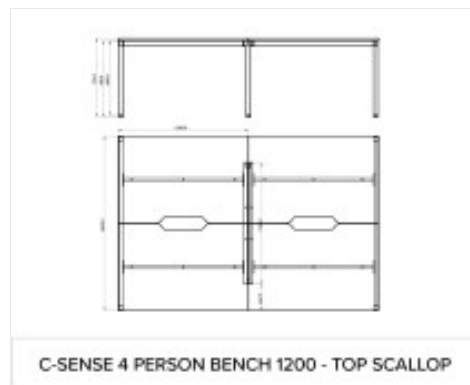

Configuration Specification

C-Sense Bench (Starter)

SKU: CSE-2PB-LEO-TP1480/WH/WHT, 2x Top: CSE-TP1480/WH, 2x Beam: CSE-B1400/WHT, Legs : CSE-LEO1600/WHT

Qty: 1

STOCKED
All Options

SIZE (MM)
1400

DEPTH
800

TOP TYPE
Top with Portals

Images

Video

Dimensions

C-SENSE DESK 1200 - TOP PORTHOLE

C-SENSE DESK 1200 - TOP SCALLOP

C-SENSE DESK 1400 - TOP PORTHOLE

C-SENSE DESK 1400 - TOP SCALLOP

C-SENSE DESK 1600 - TOP PORTHOLE

C-SENSE DESK 1600 - TOP SCALLOP

C-SENSE 4 PERSON BENCH 1200 - TOP PORTHOLE

C-SENSE 4 PERSON BENCH 1200 - TOP SCALLOP

C-SENSE 4 PERSON BENCH 1400 - TOP PORTHOLE

C-SENSE 4 PERSON BENCH 1400 - TOP SCALLOP

C-SENSE 4 PERSON BENCH 1600 - TOP PORTHOLE