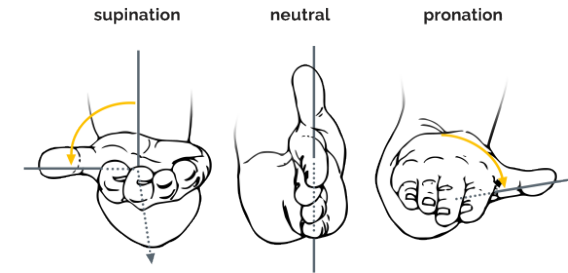

With the Evluent D vertical mouse you experience ergonomics and comfort at a higher level, and handling is incredibly easy and intuitive.

The latest wireless Evluent mouse with so many great features!

A patented ergonomic shape, programmable buttons, extra wide lip along the bottom edge, easy to reach thumb buttons, the USB receiver can be stored behind a magnetic battery cover, a direct reachable pointer speed button, three different mouse sizes available, functions like 'Smart Scrolling' and 'Eye Comfort Control', all those great features are combined in the Evluent D - we give you even more reasons to get to know and love the Evluent D.

Ergonomic background

Prolonged use of a regular mouse can lead to pain and discomfort in the shoulders, forearms, and hands (Chang et al., 2007 & Andersen et al., 2008). The handshake position of vertical mice keeps the wrist from bending as much to the side while the forearm also turns inward to a lesser degree (Schmid, et al., 2015). This means that muscle activity in the forearm is less than it would be when using a conventional mouse (Quemelo & Vieira, 2013). Research has shown that the use of a vertical joystick mouse ensures a faster recovery from forearm, wrist and hand complaints (Aarås, et al., 2001). And therefore, vertical mice compared to standard mice lead to a healthier and more comfortable way of working.