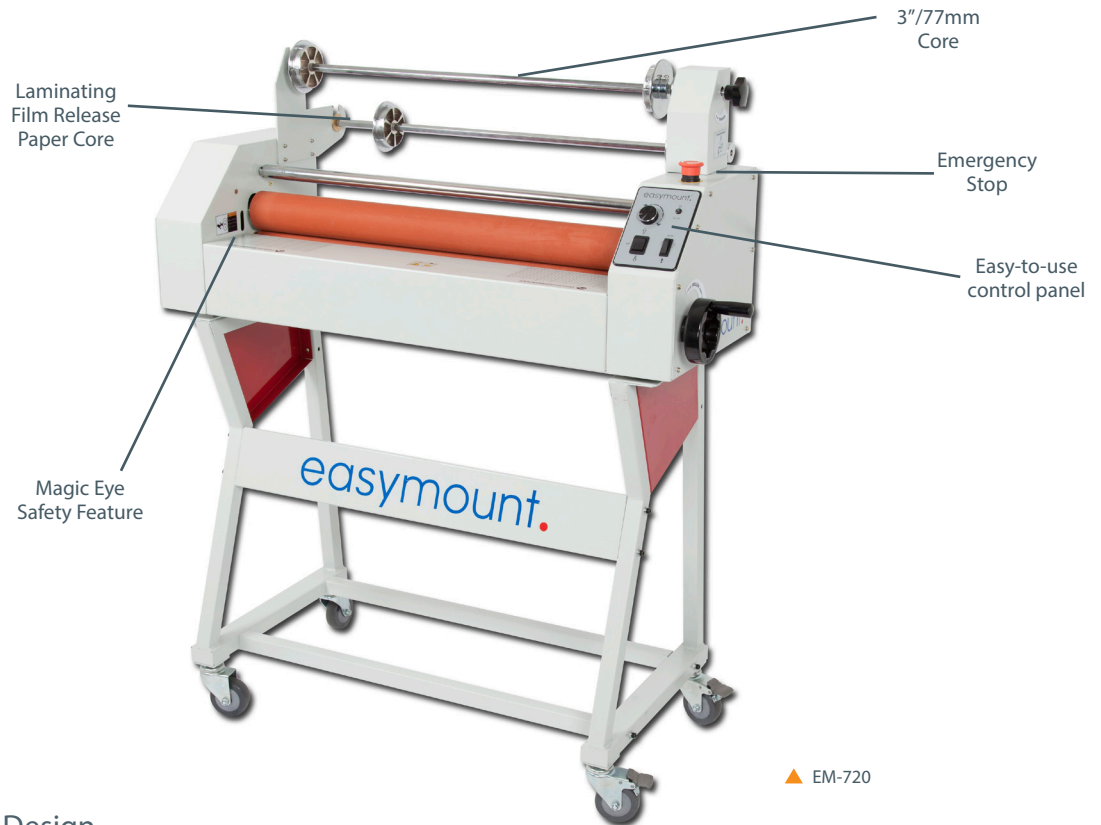

vivid.

easymount.
SIGN

EM-720 WIDE FORMAT LAMINATING SYSTEM

The Easymount® Sign range provides a simple solution for professional, cost effective finishing

▲ EM-720

Design

Easymount® laminators are designed to perform and built to last. Their advanced features allow you to laminate and mount.

Designed in-house by Vivid, the Easymount® range gives your business extra capacity by allowing you to offer your customers a complete service that you previously had to outsource.

Reverse Mode

Speed Control

Specifications

EM-720

Laminating Speed (m/ft/min)	3m/10ft
Max. Width (mm/inches)	720mm/28"
Mounting Thickness (mm/inches)	15mm/0.6"
Roller Diameter (mm/inches)	70mm/2.75"
Laminating Temperature	-
Control Panel	LED
Pressure Adjustment	Manual
Film Core (mm/inches)	77mm/3"
Power Supply AC (V-Hz)	220/240-50-60
Power Consumption (W)	50
Overall Dimensions (mm/inches)	940x650x1250mm/37x26x49"
Gross Machine Weight (Kg/lbs)	65Kg/143lbs
Warranty	1 year

Features

- Cost effective
- Easy-to-use
- Reliable
- Heavy duty

GREAT FOR USE IN

- Sign makers
- Photographers

IDEALLY SUITED FOR

- Cold laminates
- Mounting prints to boards
- Applying vinyls
- Application tapes
- Applying adhesive films