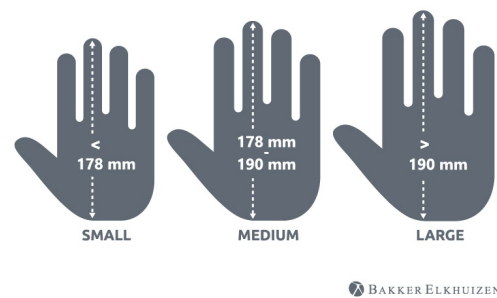

# Evoluent D Wired

The latest version

The Evoluent D is the latest vertical mouse. Its design was inspired by more than 18 years of experience and research.

The mouse reduces and prevents discomfort because it is held in a handshake position. This means the wrist bends less from side to side and the lower arm rotates less.

The "handshake" position of this vertical mouse ensures that your wrist bends less from side to side, which means your lower arm rotates inwards less (Schmid et al., 2015). As a result, there is less muscle activity in the lower arm than when using a standard mouse (Quemelo & Vieira, 2013).

Research shows that using a vertical mouse allows users to heal quicker from arm, wrist and hand injuries (Aarås et al., 2001).

## Specs

Width	3.39 "
Height	3.07 "
Depth	4.33 "
Weight	0.38 lb
Product code:	BNEEVRD (More versions)