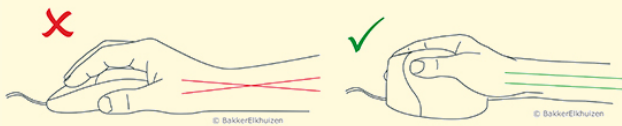

# Evoluent D Wired

The latest version

The Evoluent D is the latest vertical mouse. Its design was inspired by more than 18 years of experience and research.

The mouse reduces and prevents discomfort because it is held in a handshake position. This means the wrist bends less from side to side and the lower arm rotates less.

The "handshake" position of this vertical mouse ensures that your wrist bends less from side to side, which means your lower arm rotates inwards less (Schmid et al., 2015). As a result, there is less muscle activity in the lower arm than when using a standard mouse (Quemelo & Vieira, 2013).

Research shows that using a vertical mouse allows users to heal quicker from arm, wrist and hand injuries (Aarås et al., 2001).

## The latest version of Evoluent at BakkerElkhuizen

The Evoluent D is made from high-quality materials to create a premium look and feel. Furthermore, this mouse has a very short acclimatisation time. Lastly, the Evoluent D Wired is available in two versions, so there is a perfect model for almost all hand sizes. The mouse is only suitable for right-handed users. You use your mouse a lot throughout the day. When using a traditional mouse, you twist your wrists, tense your arms and strain your shoulders. To avoid this, different types of ergonomic mice are available. A vertical mouse is one where the hand is held in a handshake posture.