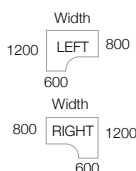

FROM
£208.⁷⁵

STRAIGHT DESK WITH FIXED PEDESTAL

- Rectangular desks 800mm deep with panel end legs & two cable access ports
- Pedestal can be fitted to left or right hand side

CODE	WIDTH	DEPTH	HEIGHT	PRICE
MP12P2	1200mm	800mm	725mm	£208.75
MP14P2	1400mm	800mm	725mm	£216.25
MP16P2	1600mm	800mm	725mm	£220.00
MP18P2	1800mm	800mm	725mm	£230.00
MP12P3	1200mm	800mm	725mm	£208.75
MP14P3	1400mm	800mm	725mm	£216.25
MP16P3	1600mm	800mm	725mm	£220.00
MP18P3	1800mm	800mm	725mm	£230.00

Please add desktop finish when ordering eg. **MP12P3** in oak = **MP12P3O**