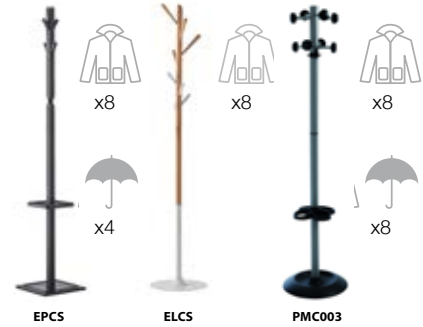

COAT STANDS

2 YR

2 YR

1 YR

Keep the office free from clutter with a place to store coats, hats, bags and umbrellas with our versatile and stylish coat and umbrella stands.

- Easy to assemble with no tools required
- Perfect for receptions or waiting rooms

CODE	W	D	H	PRICE
EPCS	320	320	1750	£62.50
ELCS	355	355	1750	£65.00
PMC003	450	450	1730	£52.50

FROM
£52.50

LUNA MONITOR ARMS

2 YR

- Clamps to desktop
- Fits all 25mm desktops

FROM
£31.25

CODE	DESCRIPTION	PRICE
LSMARM	Single arm	£31.25
LDMARM	Double arm	£50.00