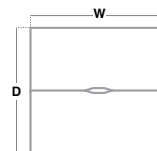

TWO PERSON 1600MM

- Two straight 800mm deep desks back-to-back, scallop tops
- Extended rectangular steel framework for added strength & stability

NEW

FROM
£181.00

CODE	WIDTH	DEPTH	HEIGHT	PRICE
GCO1216	1200	1600	725	£181.00
GCO1416	1400	1600	725	£195.00
GCO1616	1600	1600	725	£204.00
GCO1816	1800	1600	725	£216.00