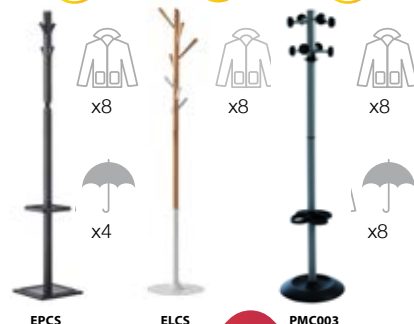

EPCS

ELCS

PMC003

CODE	W	D	H	PRICE
EPCS	320	320	1750	£55.00
ELCS	355	355	1750	£58.00
PMC003	450	450	1730	£47.00

FROM
£47.00