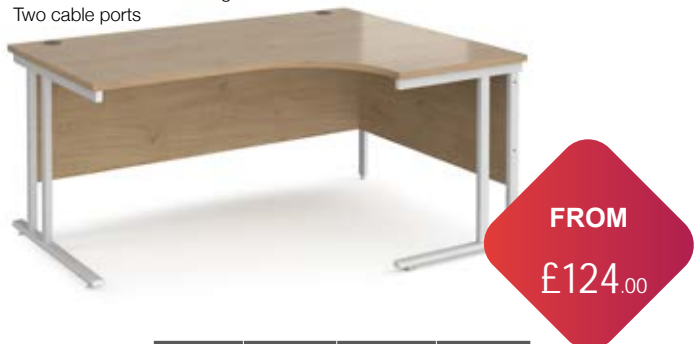

Width	CODE	WIDTH	STYLE	PRICE
1200 LEFT 800	MC14EL	1400mm	Left hand	£124.00
600	MC14ER	1400mm	Right hand	£124.00
800 RIGHT 1200	MC16EL	1600mm	Left hand	£125.00
600	MC16ER	1600mm	Right hand	£125.00
	MC18EL	1800mm	Left hand	£138.00
	MC18ER	1800mm	Right hand	£138.00

Please add frame colour followed by top finish when ordering e.g MC16ER with white frame in kendal oak = MC16ERWHKO

ERGONOMIC DESK WITH PEDESTAL

- Ergonomic desks with cantilever frame and full leg return and desk high pedestal
- Two cable ports