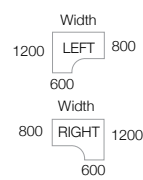

CODE	WIDTH	DEPTH	HEIGHT	PRICE
MP16P23	1600mm	800mm	725mm	£289.00
MP18P23	1800mm	800mm	725mm	£300.00

Please add finish when ordering eg. **MP16P23** in white = **MP16P23WH**

FROM
£144.00

ERGONOMIC DESKS

- Ergonomic desktops with panel end legs and two cable access ports
- Ideal to fit into corners or cluster together to maximise office space

CODE	W	D	H	w	d	PRICE
MP14EL	1400mm	800mm	725mm	600mm	1200mm	£144.00
MP16EL	1600mm	800mm	725mm	600mm	1200mm	£149.00
MP18EL	1800mm	800mm	725mm	600mm	1200mm	£160.00
MP14ER	1400mm	800mm	725mm	600mm	1200mm	£144.00
MP16ER	1600mm	800mm	725mm	600mm	1200mm	£149.00
MP18ER	1800mm	800mm	725mm	600mm	1200mm	£160.00