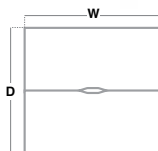

Please add frame finish followed by desktop finish when ordering eg. GCO1212 with black frame in grey nebraska = GCO1212-K-NO

TWO PERSON 1600MM

- Two straight 800mm deep desks back-to-back, scallop tops
- Extended rectangular steel framework for added strength & stability

NEW

FROM
£181.00