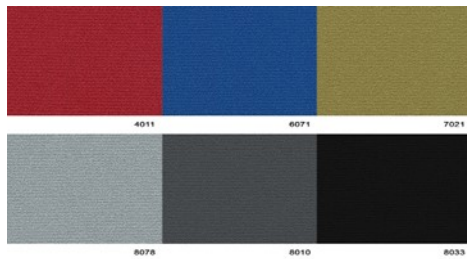

Technical:

Assembly required	Yes
Assembly level	Easy, about 15 minutes
Measurements	700mm wide x 700mm deep x 1170mm high
Base	5-Star base, black
Fabric Available	Bondai
Seat slide adjustment	Yes
Height adjustment range	Yes
Synchronised mechanism	Yes
Tensioner	Yes
Mesh back	Yes
Weight balance	Yes
Lumbar support	Yes
Adjustable armrest range	Yes
Number of locking points	5
Seat pad forward and back range	60-72mm
Seat and back dimensions	Seat – 430x475 Back – 420x500