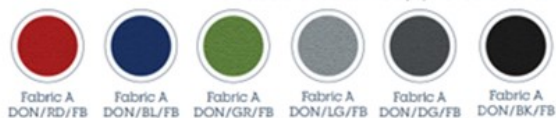

Kind

The Kind is an extremely ergonomic chair boasting features such as seat slide and adjustable lumbar support for prolonged use. High backrest and optional headrest will ensure maximum comfort.

Specialist Fabric Colour Options

These are some of our more popular fabric finishes.

Fabric A DON/RD/FB Fabric A DON/BL/FB Fabric A DON/GR/FB Fabric A DON/LG/FB Fabric A DON/DG/FB Fabric A DON/BK/FB

Specialist Mesh Colour Options

Mesh DON/RD/MH Mesh DON/BL/MH Mesh DON/GR/MH Mesh DON/WH/MH Mesh DON/DG/MH Mesh DON/BK/MH