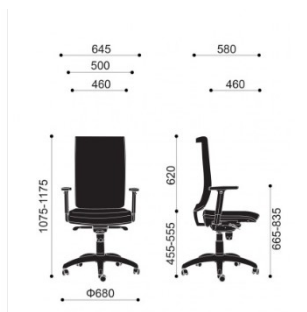

Kind

The Kind is an extremely ergonomic chair boasting features such as seat slide and adjustable lumbar support for prolonged use. High backrest and optional headrest will ensure maximum comfort.

Specialist Fabric Colour Options

Technical:

Assembly required	Yes
Assembly level	Easy, about 15 minutes
Measurements	680mm wide x 580mm deep x 1075/1175mm high
Base	5-Star base, black / aluminium
Fabric Available	Bondai
Seat slide adjustment	No
Height adjustment range	Yes
Synchronised mechanism	Yes
Tensioner	Yes
Mesh back	Yes
Weight balance	Yes
Lumbar support	Yes, adjustable lumbar support
Adjustable armrest range	Yes, height adjustable arms with sliding pads
Headrest	Optional
Back position locking mechanism	Yes
Number of locking points	5

Seat pad forward and back range	60-72mm
Seat and back dimensions	Seat – 460x460 Back – 500x620
Lumber belt	Yes
Seat slide range	60-72mm
Foam and fabric test numbers	150.000 rubs
Back position locking mechanism	Yes
Gas lift height	490-570mm
Back material	Mesh
Base material	Polyurethane
Max weight capacity	110 kg
Certificate	CATAS, EN 1335-1:2000, EN 1335-2:2009, EN 1335-3:2009
Foam test numbers	See below.