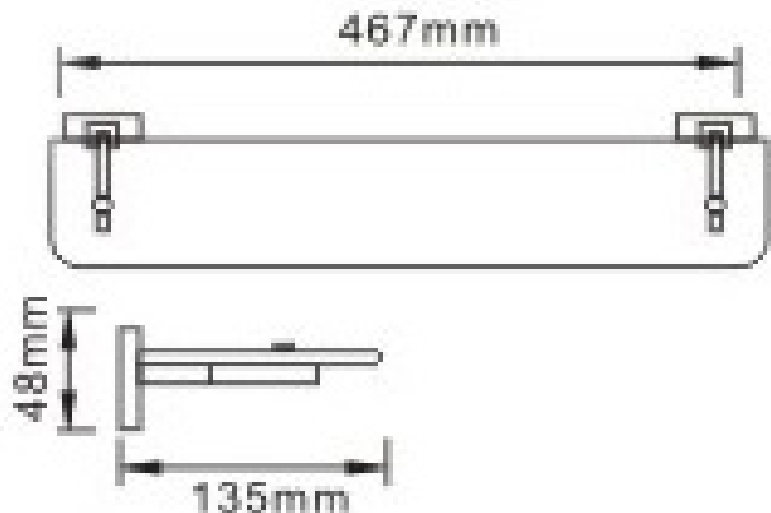

SQ SHELF C

Accessories
Square Glass Shelf Brass Chrome Plated

Specification

Main Construction Material:	Brass; Glass
Contemporary or Traditional:	Contemporary

Features:

- Height 48mm
- Width 467mm
- Depth 135mm
- Solid Brass
- Toughened Glass

Dimensions (measurements in mm)

For more products, visit our website:
<http://www.bristan.com>

TECHNICAL
DATA
SHEET

BRISTAN
Visit Plumb2u
TAPS & SHOWERS D2

See product