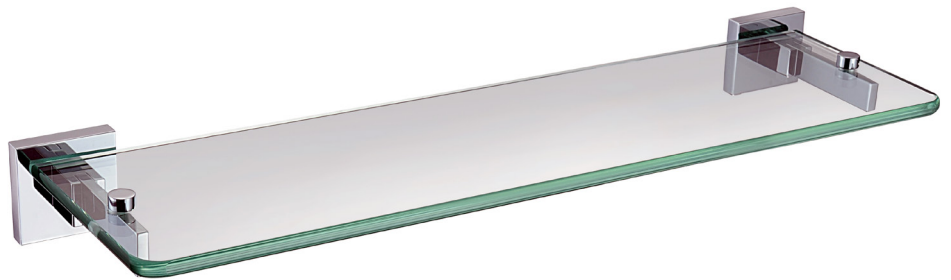

SQ SHELF C

Accessories
Square Glass Shelf Brass Chrome Plated

Specification

Main Construction Material:	Brass; Glass
Contemporary or Traditional:	Contemporary

Features:

- Height 48mm
- Width 467mm
- Depth 135mm
- Solid Brass
- Toughened Glass

Dimensions (measurements in mm)

For more products, visit our website:
<http://www.bristan.com>

TECHNICAL
DATA
SHEET

BRISTAN
Visit Plumb2u
TAPS & SHOWERS D2

See product