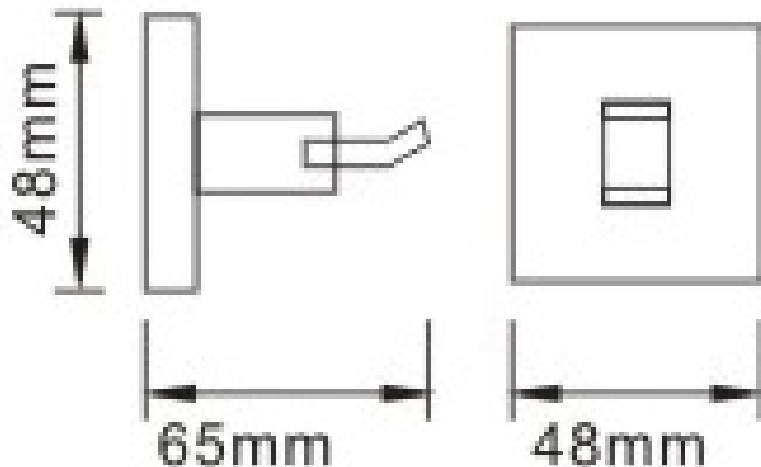

SQ HOOK C

Accessories
Square Hook Brass Chrome Plated

Specification

Main Construction Material:	Brass
Contemporary or Traditional:	Contemporary

Features:

- Height 48mm
- Width 48mm
- Depth 65mm
- Solid Brass
-

Dimensions (measurements in mm)

For more products, visit our website:
<http://www.bristan.com>

TECHNICAL
DATA
SHEET

BRISTAN
Visit Plumb2u
TAPS & SHOWERS D2

See product