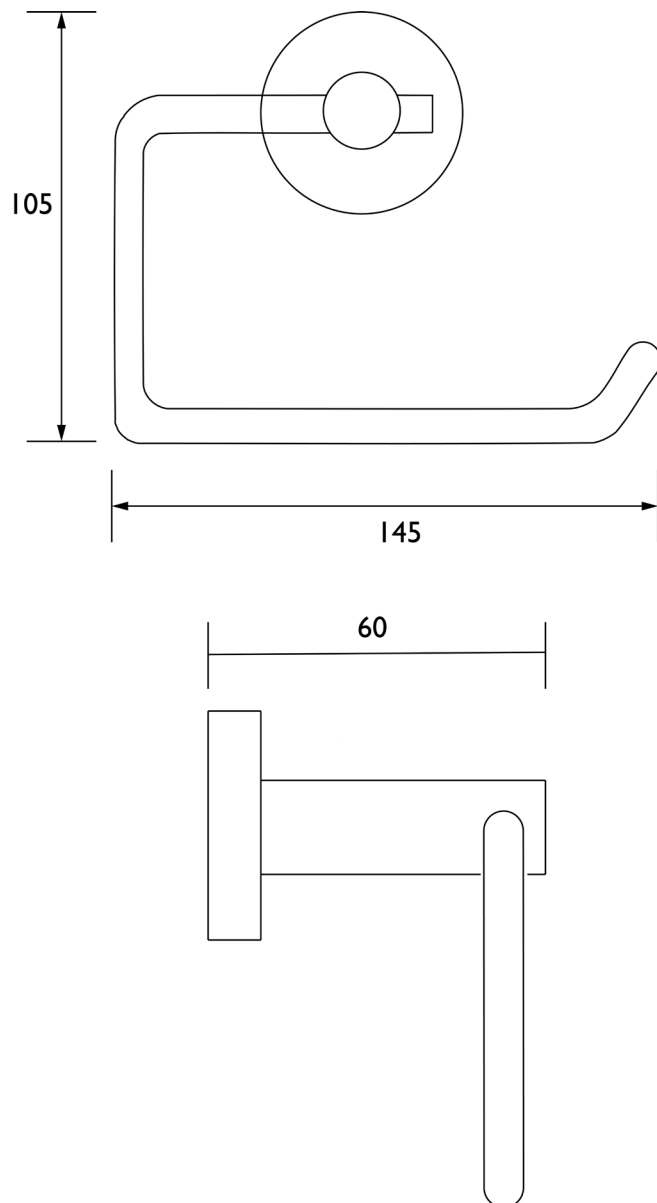

RD ROLL C

Accessories Round Toilet Roll Holder Brass Chrome Plated

Specification

Main Construction Material:	Brass
Connection Inlet:	N/A
Connection Outlet:	N/A
Contemporary or Traditional:	Contemporary
Mounting Type:	Wall Mounted

Dimensions (measurements in mm)

Features:

- Height 105mm
- Width 148mm
- Depth 60mm

Product Certifications:

For more products, visit our website:
<http://www.bristan.com>

**TECHNICAL
DATA
SHEET**

BRISTAN
Visit Plumb2u