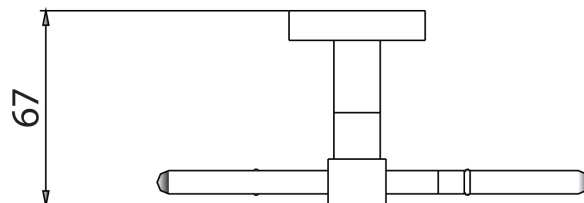

SQ ROLL C

Accessories Square Toilet Roll Holder Brass Chrome

Specification

Main Construction Material:	Brass
Contemporary or Traditional:	Contemporary

Features:

- Height 160mm
- Width 147mm
- Depth 66mm
- Solid Brass
- •

Dimensions (measurements in mm)

For more products, visit our website:
<http://www.bristan.com>

TECHNICAL DATA SHEET

BRISTAN

Visit **Plumb2u**
TAPS & SHOWERS D2

See product