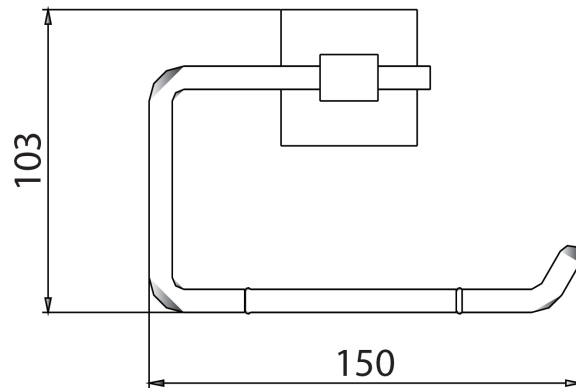

#### Features:

- Height 160mm
- Width 147mm
- Depth 66mm
- Solid Brass
- 

#### Dimensions (measurements in mm)

For more products, visit our website:  
<http://www.bristan.com>