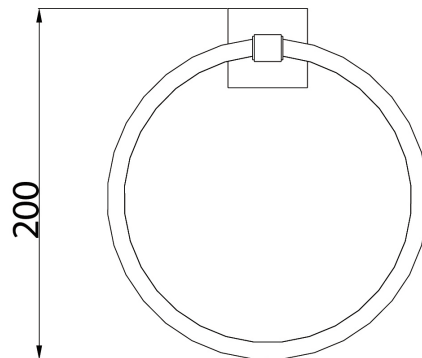

SQ RING C

Accessories
Square Towel Ring Brass Chrome Plated

Specification

Main Construction Material:	Brass
Contemporary or Traditional:	Contemporary

Features:

- Height 205mm
- Width 190mm
- Depth 60mm
- Solid Brass
-

Dimensions (measurements in mm)

For more products, visit our website:
<http://www.bristan.com>

TECHNICAL
DATA
SHEET

BRISTAN
Visit Plumb2u
TAPS & SHOWERS D2
See product