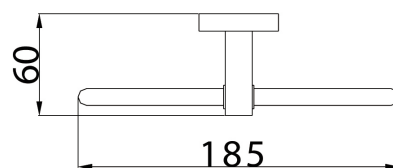

SQ RING C

Accessories
Square Towel Ring Brass Chrome Plated

Specification

Main Construction Material:	Brass
Contemporary or Traditional:	Contemporary

Features:

- Height 205mm
- Width 190mm
- Depth 60mm
- Solid Brass
-

Dimensions (measurements in mm)

For more products, visit our website:
<http://www.bristan.com>

TECHNICAL
DATA
SHEET

BRISTAN
Visit Plumb2u
TAPS & SHOWERS D2
See product