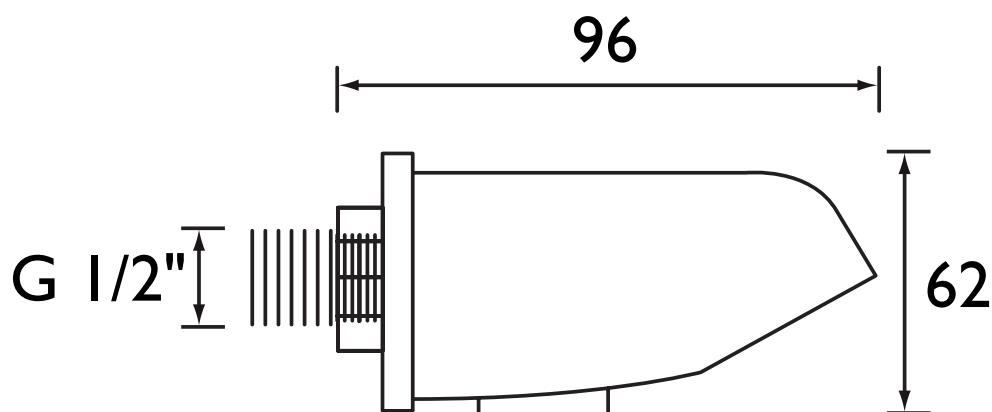

VR1000

GUM Shower Range Vandal Resistant Showerhead

Specification

Style:	Commercial
Finish/Colour:	Chrome
Main Construction Material:	Brass
No of Controls:	N/A
Shower Type:	N/A
Shower Head Type:	Vandal Resistant Showerhead
Plumbing System Suitability:	All - Ideally Balanced
Working Pressure Range:	Dependant upon shower valve/mixing specified
Connection Inlet:	15mm

Features:

- Suitable for exposed or concealed pipework
- Concealed fixings and security screw heads for tamper resistance
- Bottom or rear supply
- Supplied with optional spray rings
- 15mm inlet connection

Product Certifications:

Dimensions (measurements in mm)

For more products, visit our website:
<http://www.bristan.com>

Flow Rates (l/min)

System Pressure (bar)	0.2	0.5	1	2	3	5
Through Fixed Head (mixed)	13.5	22.9	33.6	48.8	59.8	77.2