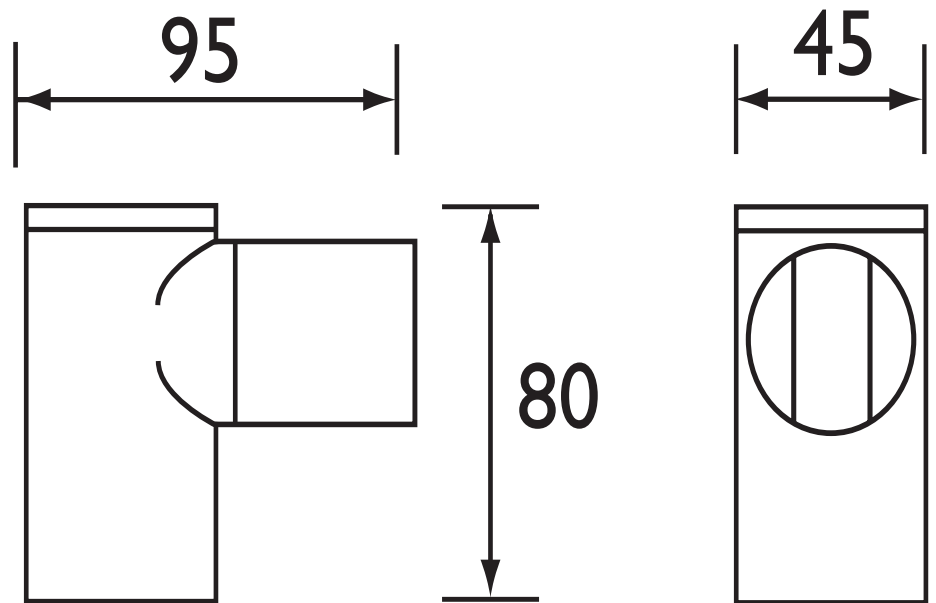

### Dimensions (measurements in mm)

**TECHNICAL  
DATA  
SHEET**

**BRISTAN**  
Visit **Plumb2u**  
TAPS & SHOWERS  
**See product**