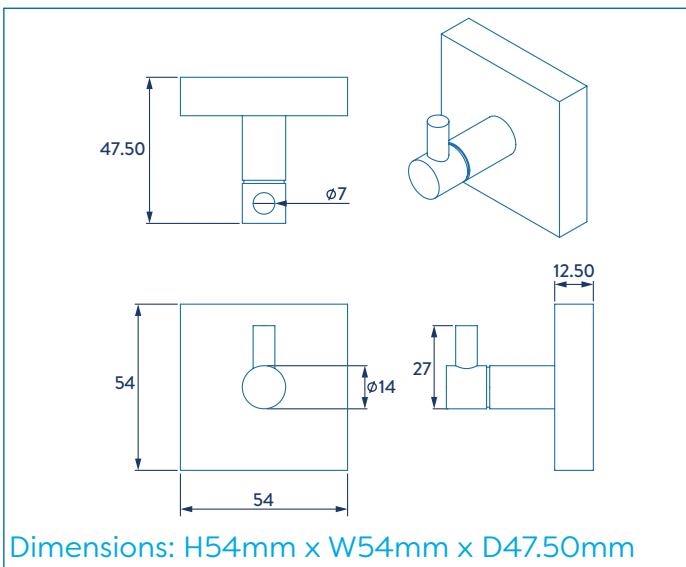

ILLUSTRATED

QM441741 Chester Robe Hook

CONFIGURATIONS

MATERIAL

Zinc Die cast

COLOURS

High Polish Chrome Plate

WEIGHT

N/A

PACKAGING

N/A

FREQUENTLY USED APPLICATIONS

Residential

Hotels

FEATURES

Durable zinc alloy construction.

High quality chrome plated finish.

Glue or screw fix Flexi-Fix™ mounting system.

All fixings included.

CARE AND MAINTENANCE

Clean surfaces with a damp cloth and wipe dry using a soft cloth.

Do not use chemical or abrasive cleaners as these may damage the surface finish.

GUARANTEE

Consumer Statutory Rights Apply

Tel: +44 (0) 1264 365881
Fax: +44 (0) 1264 356437
Email: info@croydex.co.uk
Web: www.croydex.com

Printed material, designs and packaging are protected by copyright and design right.