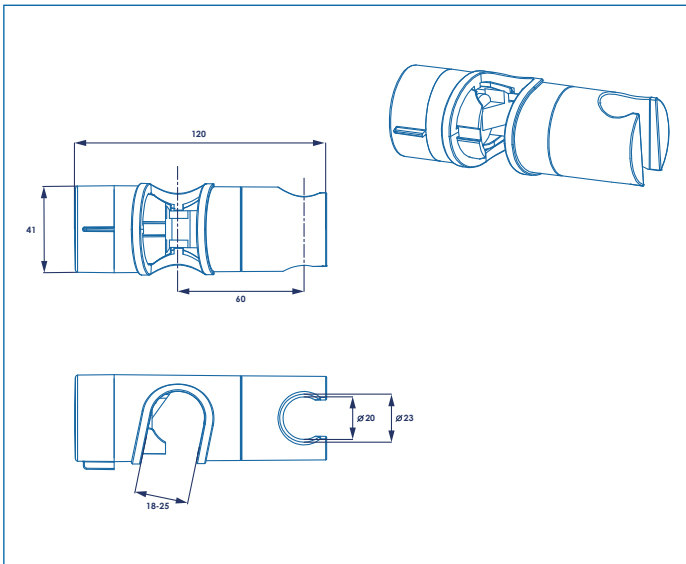

GUARANTEE

Consumer Statutory Rights Apply

Tel: +44 (0) 1264 365881
Fax: +44 (0) 1264 356437
Email: info@croydex.co.uk
Web: www.croydex.com

Printed material, designs and packaging are protected by copyright and design right.

Date Created: 07/02/2018 | REV 001

Visit [Plumb2u](http://Plumb2u.com)

See product