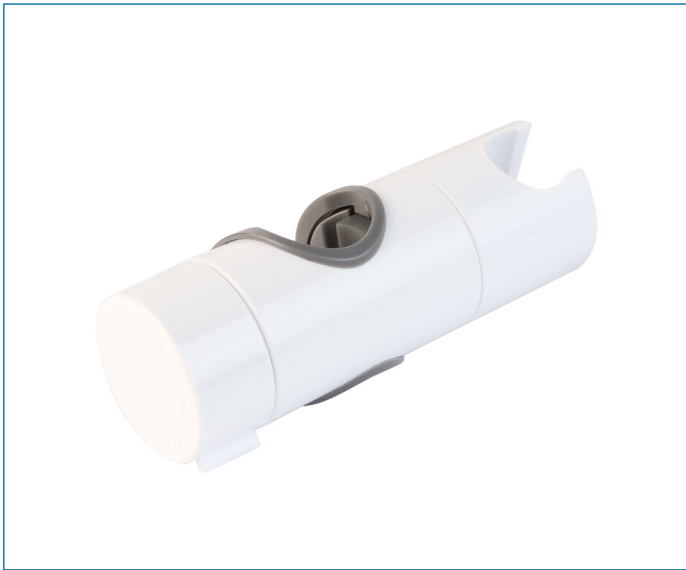

AM710122

UNIVERSAL RISER RAIL SLIDER

ILLUSTRATED

AM710122 - Universal Riser Rail Slider

CONFIGURATIONS

AM710141 - Universal Riser Rail Slider
(Chrome)

MATERIAL

ABS

COLOURS

AM710122 = White

AM710141 = Chrome

WEIGHT

77g

PACKAGING

N/A

FREQUENTLY USED APPLICATIONS

Residential

Hotels

FEATURES

Adjustable to fit riser rails from 18 - 25mm diameter.

Easy to fit without the need to remove the existing riser rail.

Standard adjustable hose conical holder.

CARE AND MAINTENANCE