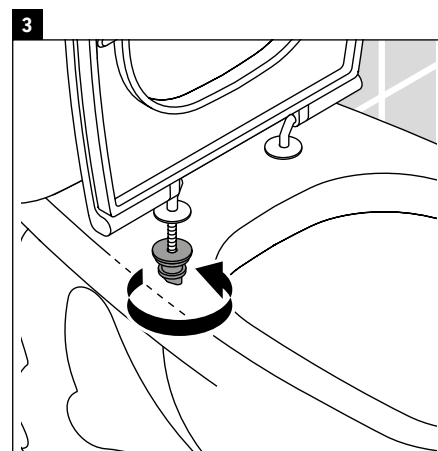

Best.-Nr. 51433/17.01.4. We reserve the right to make technical improvements and enhance the appearance of the products shown.

Visit Plumb2u

See product

106112