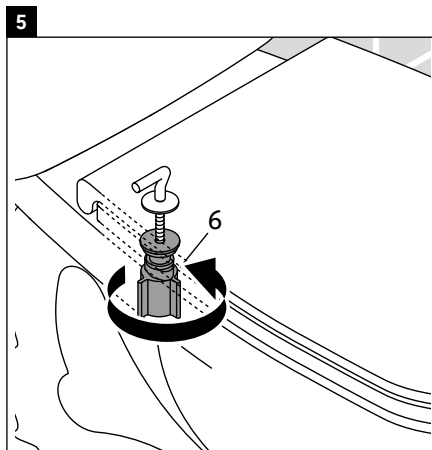

Best.-Nr. 51433/17.01.4. We reserve the right to make technical improvements and enhance the appearance of the products shown.

Visit Plumb2u

See product

106112