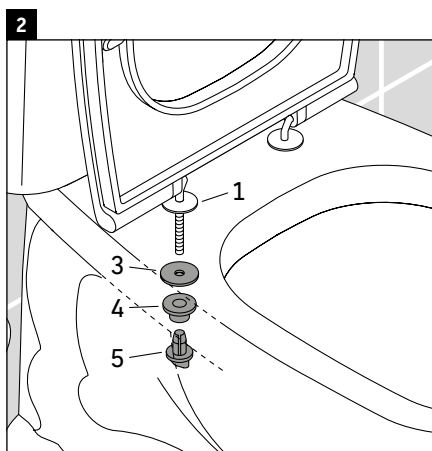

Best.-Nr. 51433/17.01.4. We reserve the right to make technical improvements and enhance the appearance of the products shown.

Visit Plumb2u

See product

106112