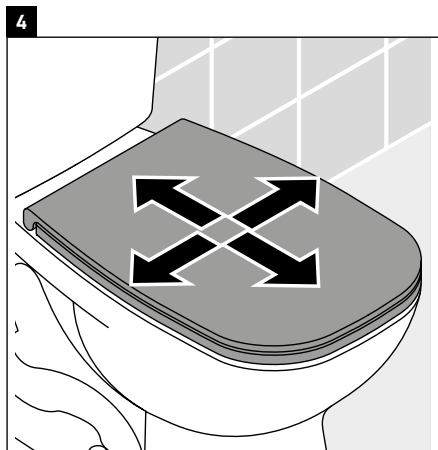

Best.-Nr. 51433/17.01.4. We reserve the right to make technical improvements and enhance the appearance of the products shown.

Visit Plumb2u

See product

106112