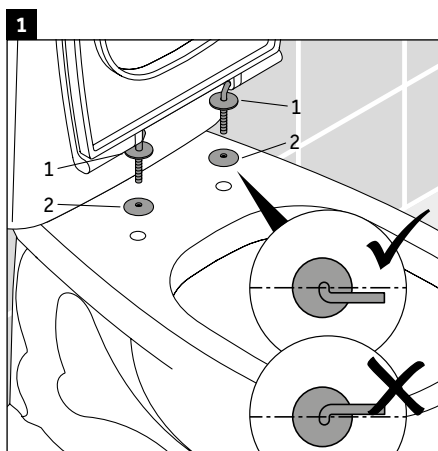

Best.-Nr. 51433/17.01.4. We reserve the right to make technical improvements and enhance the appearance of the products shown.

Visit Plumb2u

See product

106112