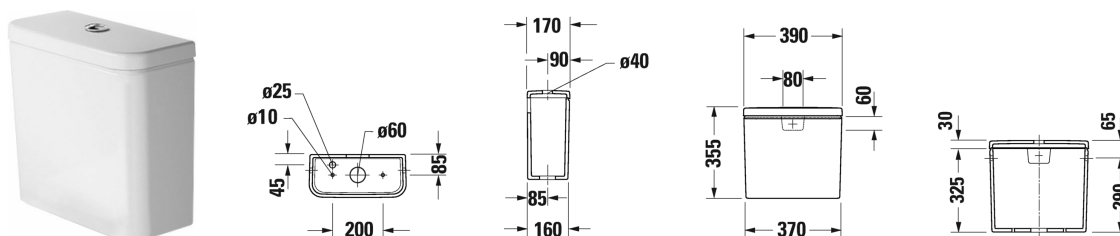

Cistern # 094115

|< 390 mm >|

Cistern	Dimension	Weight	Order number
with dual flush piston valve, top flush, for bottom left supply			
Colors			
Variant			
Suitable products			
Toilet close-coupled Duravit Rimless® rimless, (without cistern), washdown model, fixings included, Outlet for Vario connector set, for horizontal and vertical outlet, length adjustable from 70 - 170 mm, and vario connecting bend, vertical outlet from 160 - 230 mm, UWL class 1, 365 x 650 mm	365 x 650 mm		218209
Toilet close-coupled Duravit Rimless® (without cistern), rimless, washdown model, fixings included, horizontal outlet, UWL class 1, 4,5 litre flush, 365 x 655 mm	365 x 655 mm		218309