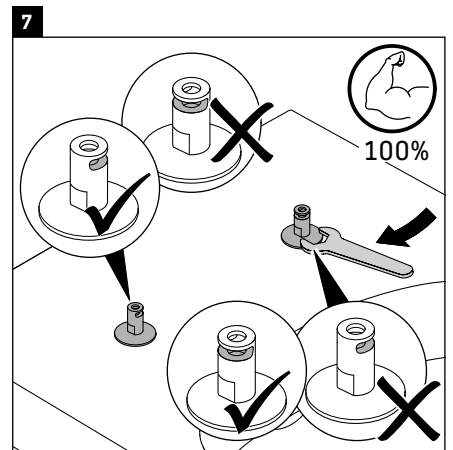

Visit [Plumb2u](https://Plumb2u.com)

See product