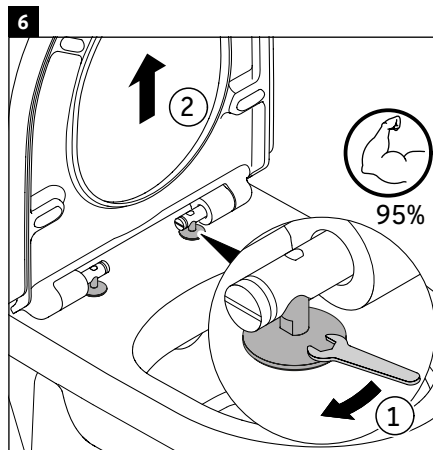

Visit [Plumb2u](https://Plumb2u.com)

See product