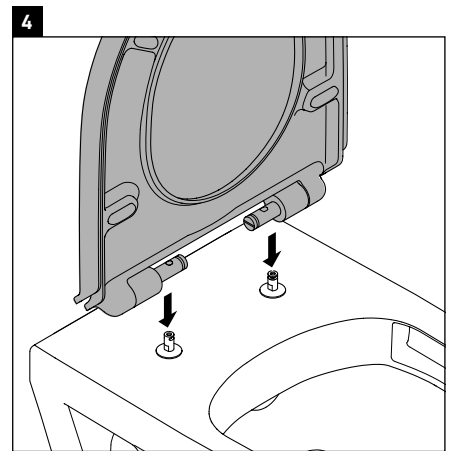

Visit [Plumb2u](https://Plumb2u.com)

See product