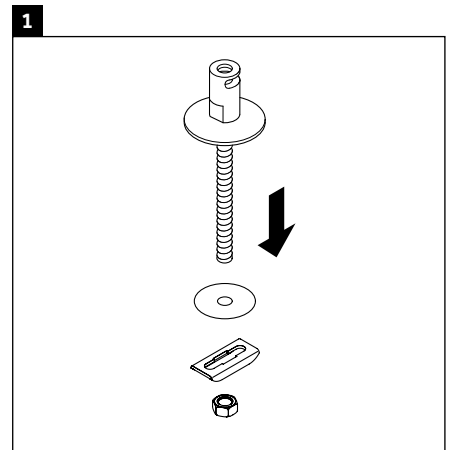

Visit [Plumb2u](https://Plumb2u.com)

See product