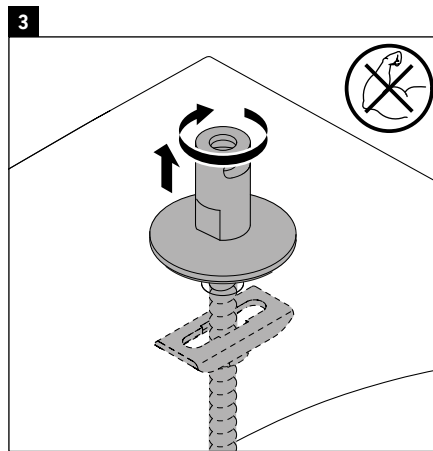

Visit [Plumb2u](https://Plumb2u.com)

See product