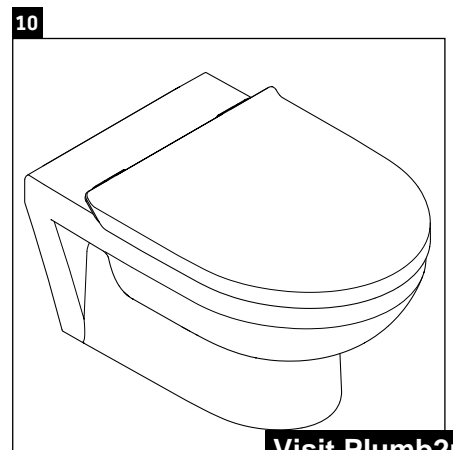

Visit [Plumb2u](https://Plumb2u.com)

See product