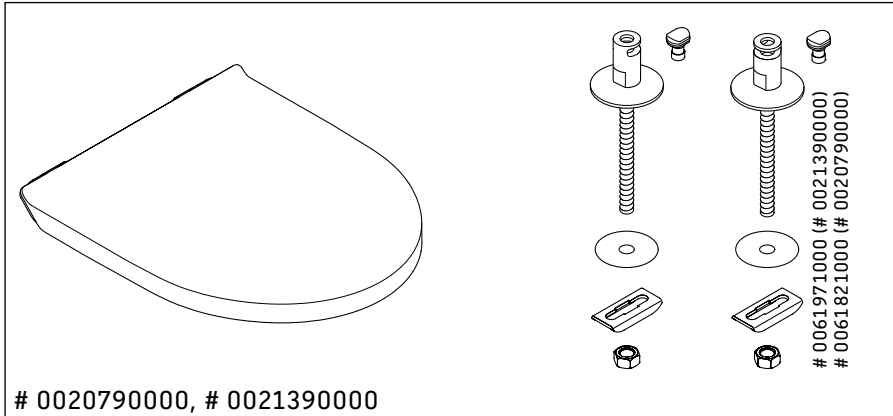

Visit [Plumb2u](https://Plumb2u.com)

See product