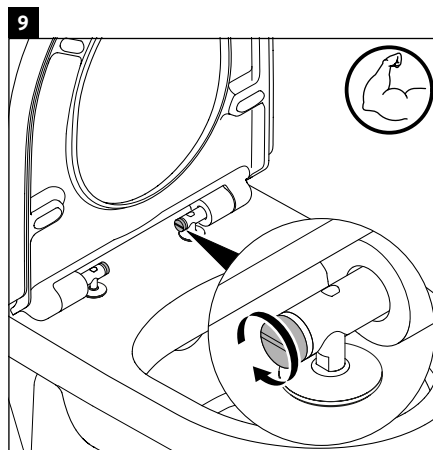

Visit [Plumb2u](https://Plumb2u.com)

See product