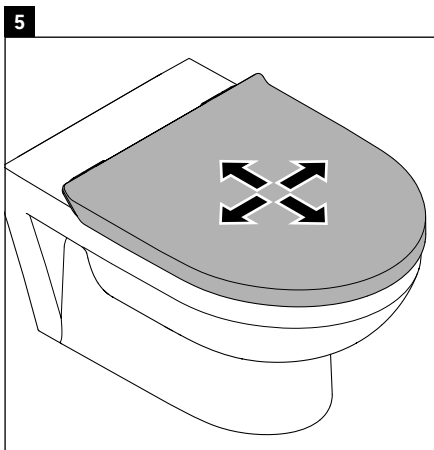

Visit [Plumb2u](https://Plumb2u.com)

See product