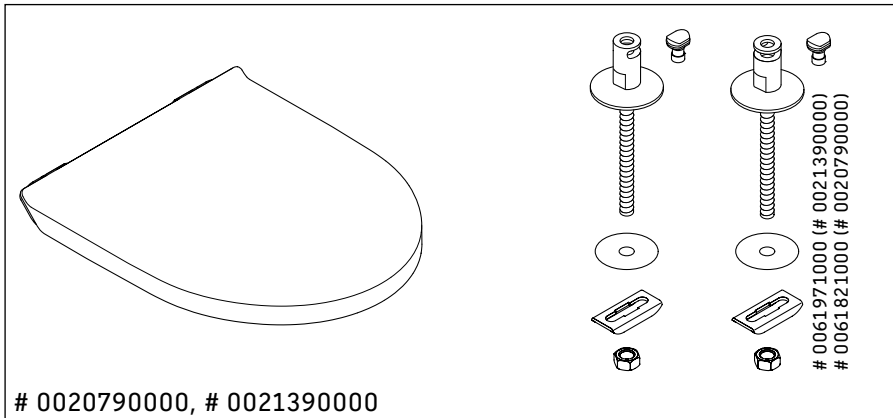

Visit [Plumb2u](https://Plumb2u.com)

See product