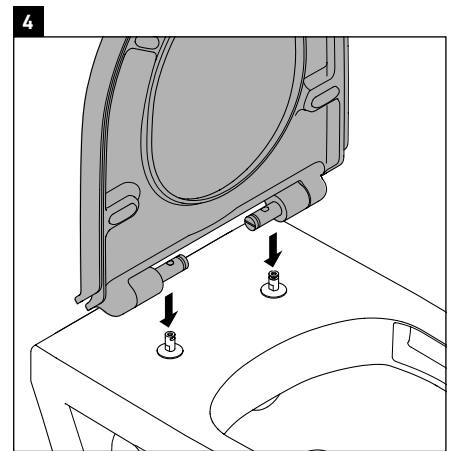

Visit [Plumb2u](https://Plumb2u.com)

See product