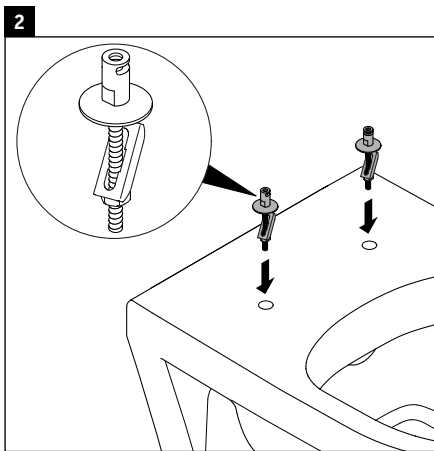

Visit [Plumb2u](https://Plumb2u.com)

See product