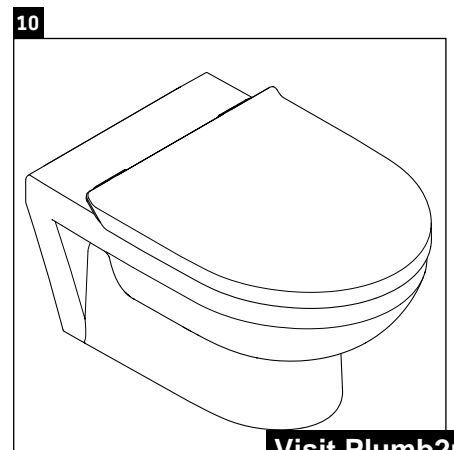

Visit [Plumb2u](https://Plumb2u.com)

See product