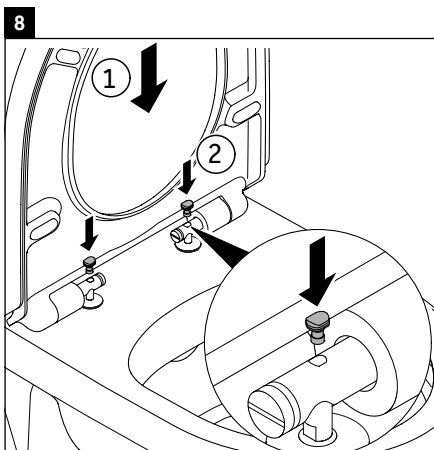

Visit [Plumb2u](https://Plumb2u.com)

See product