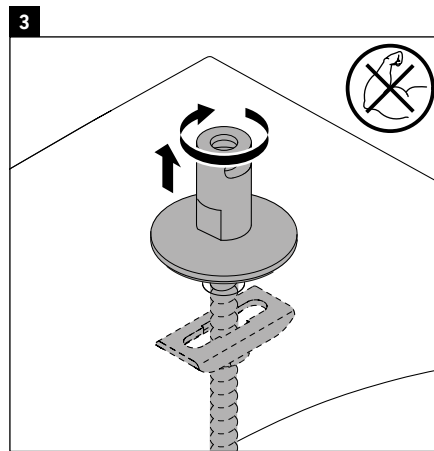

Visit [Plumb2u](https://Plumb2u.com)

See product