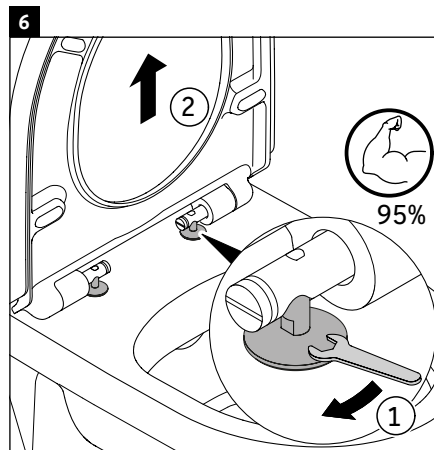

Visit [Plumb2u](https://Plumb2u.com)

See product