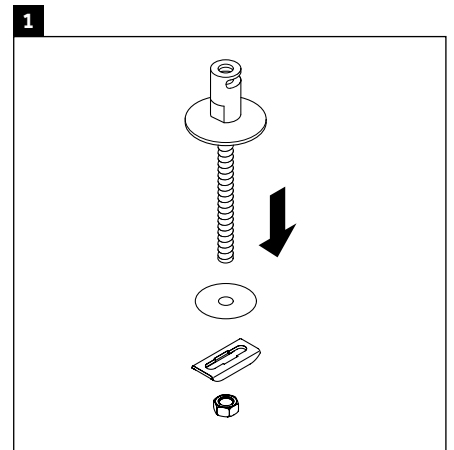

Visit [Plumb2u](https://Plumb2u.com)

See product