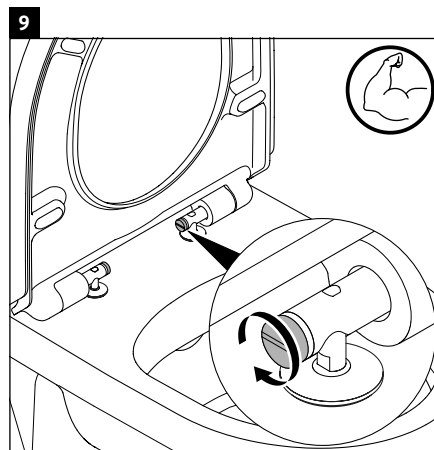

Visit [Plumb2u](https://Plumb2u.com)

See product