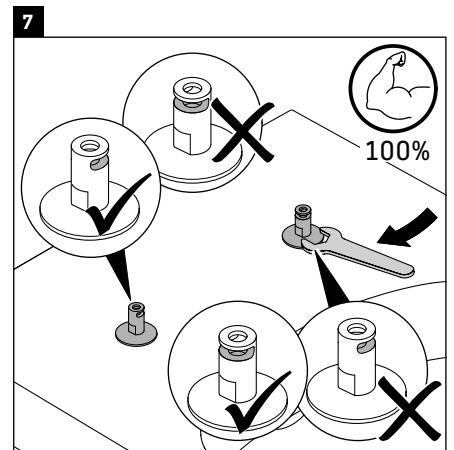

Visit [Plumb2u](https://Plumb2u.com)

See product