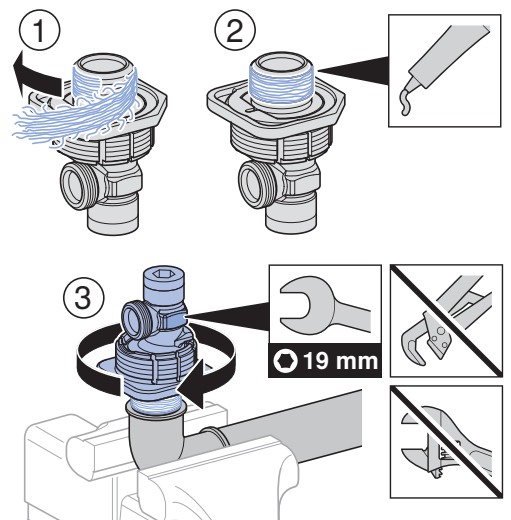

# INSTALLATION MANUAL

MONTAGEANLEITUNG  
INSTRUCTIONS DE MONTAGE  
ISTRUZIONI PER IL MONTAGGIO

972.487.00.0(00)

Visit [Plumb2u](https://www.plumb2u.com)

See product

1

2

Visit [Plumb2u](https://www.plumb2u.com)

See product

**3****4****5****2****1****2****3****Visit Plumb2u****See product**

4

6

5

7

8