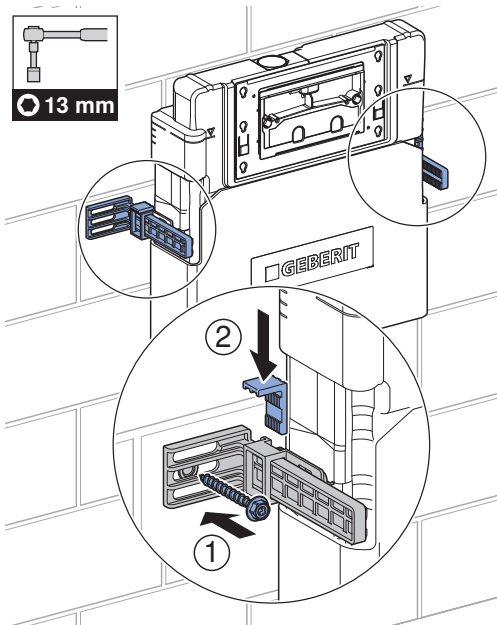

# INSTALLATION MANUAL

MONTAGEANLEITUNG  
INSTRUCTIONS DE MONTAGE  
ISTRUZIONI PER IL MONTAGGIO

972.487.00.0(00)

Visit [Plumb2u](https://www.plumb2u.com)

See product

1

2

Visit [Plumb2u](https://www.plumb2u.com)

See product

**3****4****5****2****1****2****3****Visit Plumb2u****See product**

4

6

5

7

8