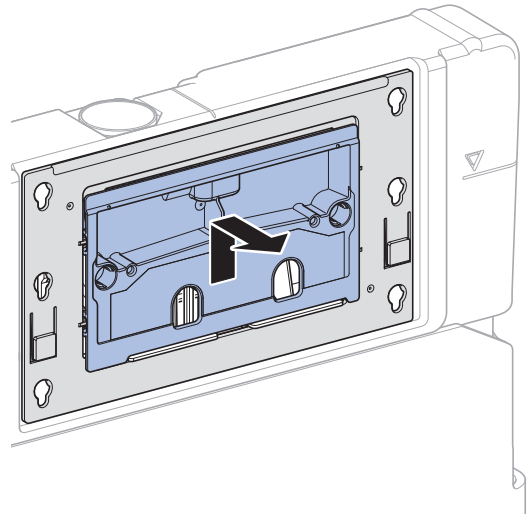

# INSTALLATION MANUAL

MONTAGEANLEITUNG  
INSTRUCTIONS DE MONTAGE  
ISTRUZIONI PER IL MONTAGGIO

972.487.00.0(00)

Visit [Plumb2u](https://www.plumb2u.com)

See product

1

2

Visit [Plumb2u](https://www.plumb2u.com)

See product

**3****4****5****2****1****2****3****Visit Plumb2u****See product**

4

6

5

7

8