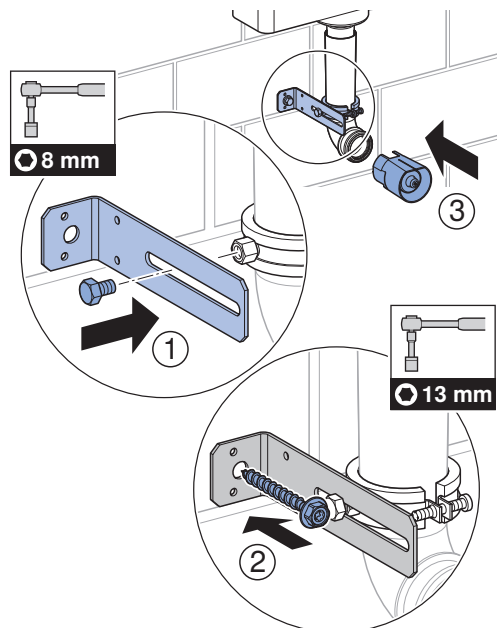

# INSTALLATION MANUAL

MONTAGEANLEITUNG  
INSTRUCTIONS DE MONTAGE  
ISTRUZIONI PER IL MONTAGGIO

972.487.00.0(00)

Visit [Plumb2u](https://www.plumb2u.com)

See product

1

2

Visit [Plumb2u](https://www.plumb2u.com)

See product

**3****4****5****2****1****2****3****Visit Plumb2u****See product**

4

6

5

7

8