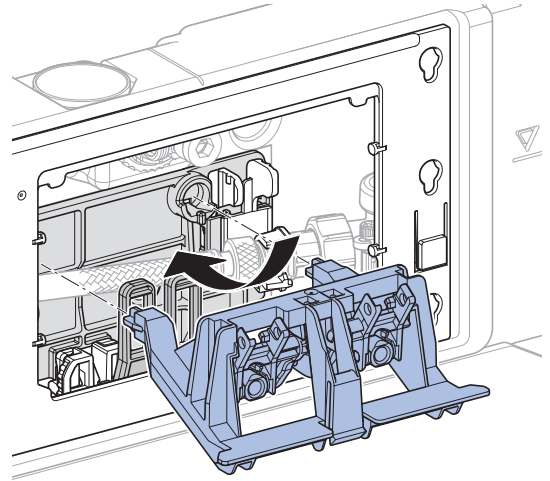

# INSTALLATION MANUAL

MONTAGEANLEITUNG  
INSTRUCTIONS DE MONTAGE  
ISTRUZIONI PER IL MONTAGGIO

972.487.00.0(00)

Visit [Plumb2u](https://www.plumb2u.com)

See product

1

2

Visit [Plumb2u](https://www.plumb2u.com)

See product

**3****4****5****2****1****2****3****Visit Plumb2u****See product**

4

6

5

7

8