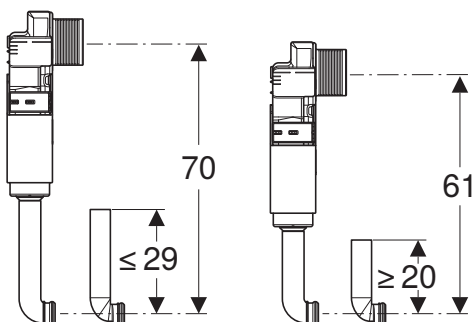

# INSTALLATION MANUAL

MONTAGEANLEITUNG  
INSTRUCTIONS DE MONTAGE  
ISTRUZIONI PER IL MONTAGGIO

972.487.00.0(00)

Visit [Plumb2u](https://www.plumb2u.com)

See product

1

2

Visit [Plumb2u](https://www.plumb2u.com)

See product

**3****4****5****2****1****2****3****Visit Plumb2u****See product**

4

6

5

7

8