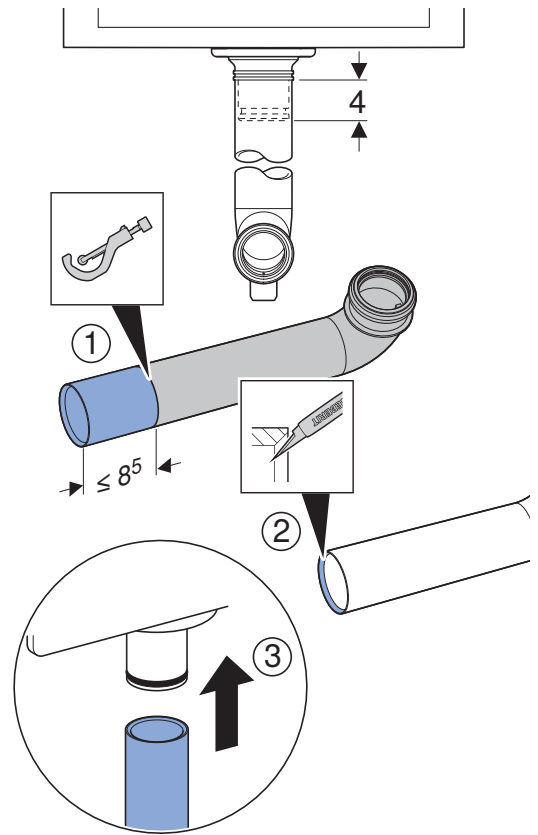

# INSTALLATION MANUAL

MONTAGEANLEITUNG  
INSTRUCTIONS DE MONTAGE  
ISTRUZIONI PER IL MONTAGGIO

972.487.00.0(00)

Visit [Plumb2u](https://www.plumb2u.com)

See product

1

2

Visit [Plumb2u](https://www.plumb2u.com)

See product

**3****4****5****2****1****2****3****Visit Plumb2u****See product**

4

6

5

7

8