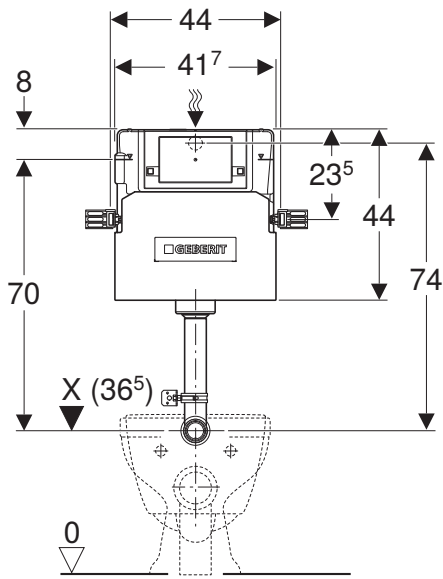

# INSTALLATION MANUAL

MONTAGEANLEITUNG  
INSTRUCTIONS DE MONTAGE  
ISTRUZIONI PER IL MONTAGGIO

972.487.00.0(00)

Visit [Plumb2u](https://www.plumb2u.com)

See product

1

2

Visit [Plumb2u](https://www.plumb2u.com)

See product

**3****4****5****2****1****2****3****Visit Plumb2u****See product**

4

6

5

7

8