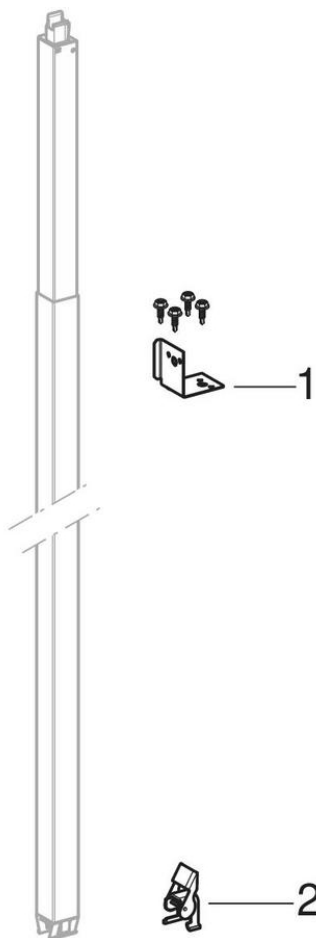

Geberit Duofix stud, room-height

2005 -

Characteristics

Year of manufacture from | 2005

Valid for articles

111.871.00.1 111.872.00.1 111.873.00.1 111.874.00.1

#	Art. no.	Description
1	240.419.00.1	Geberit Duofix fixing bracket
2	240.616.00.1	Geberit Duofix system rail clip