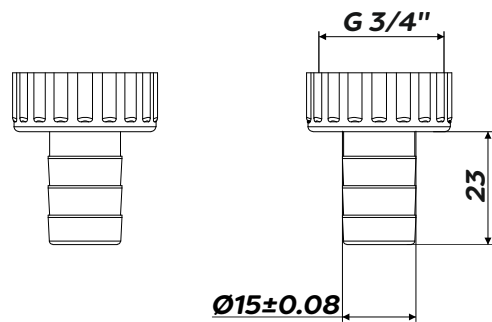

Product

INFAF22 - 22mm Fill & Flush Valve

INFAF28 - 28mm Fill & Flush Valve

Additional Information

Allows simple and easy filling and flushing in one convenient fitting

Available with 22mm or 28mm compression fittings

Complete with cover caps to stop dust build up when not in use

Brass construction

Visit [Plumb2u](#)

Intatec, Airfield Industrial Estate, Hixon, Stafford, ST18 0PF

T. 01889 272180 F. 01889 272181 E. sales@intatec.co.uk