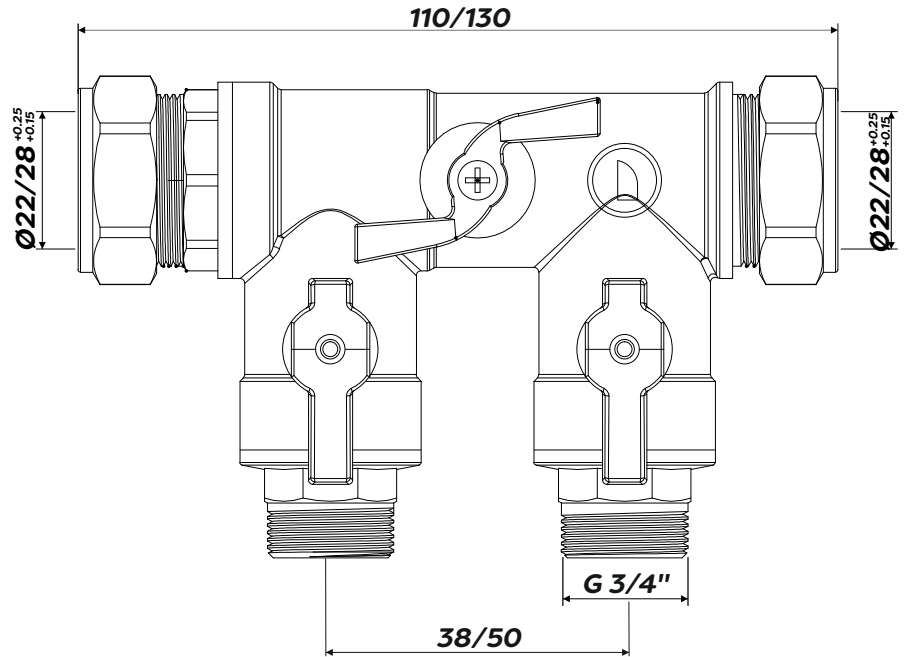

Product

INFAF22 - 22mm Fill & Flush Valve

INFAF28 - 28mm Fill & Flush Valve

Additional Information

Allows simple and easy filling and flushing in one convenient fitting

Available with 22mm or 28mm compression fittings

Complete with cover caps to stop dust build up when not in use

Brass construction

Visit [Plumb2u](#)

Intatec, Airfield Industrial Estate, Hixon, Stafford, ST18 0PF

T. 01889 272180 F. 01889 272181 E. sales@intatec.co.uk