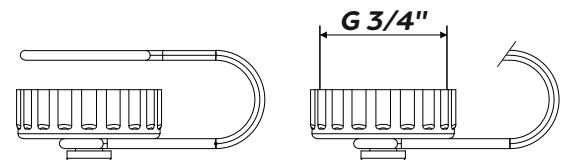

Product

INFAF22 - 22mm Fill & Flush Valve

INFAF28 - 28mm Fill & Flush Valve

Additional Information

Allows simple and easy filling and flushing in one convenient fitting

Available with 22mm or 28mm compression fittings