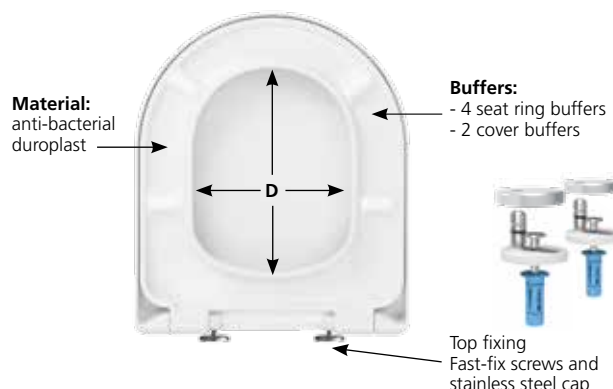

> Toilet seat soft close / Thermoset PRINCIPAUTÉ PREMIUM

D-SHAPE

DESCRIPTION

- > Wrapover and D-Shape design
- > Anti-bacterial
- > Thermoset
- > 2.5kg
- > Scratch resistant
- > Top fixing
- > Individual and adjustable stainless steel hinges, with fast-fix screws
- > Soft closing hinges
- > Quick release: easy to clean

TEXT FOR TENDERS

PRINCIPAUTÉ PREMIUM
Ref: 95 9001 10

Duroplast toilet seat, 2-year guarantee, anti-bacterial, white, 2.5 kg. Dimensions L433 mm and I368 mm, opening angle 110°. Fits all D-shaped WC having fixing dimensions from 80 to 175 mm. Individual and adjustable stainless steel hinges, with fast-fix screws. Quick release and soft closing seat.

- A - Fixing centers 80 to 175 mm
- B - Width 368 mm
- C - WC length 394 ~ 440 mm
- D - Ring inner dimensions:
Maximum length 273 mm
Maximum width 213 mm
- E - Opening angle 110°

	Ref.	Barcode	Packing	Packing			Pallet quantity
				Nb	M ³	Kg	
PRINCIPAUTÉ PREMIUM	95 9001 10	3 24723 0076413	Box	4	0.05	13.2	160