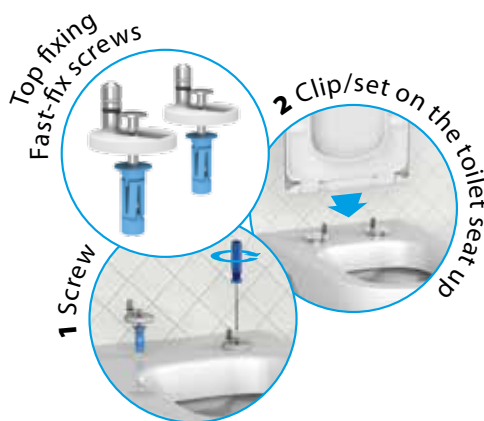

> Toilet seat soft close / Thermoset PRINCIPAUTÉ PREMIUM

D-SHAPE

DESCRIPTION

- > Wrapover and D-Shape design
- > Anti-bacterial
- > Thermoset
- > 2.5kg
- > Scratch resistant
- > Top fixing
- > Individual and adjustable stainless steel hinges, with fast-fix screws
- > Soft closing hinges
- > Quick release: easy to clean

TEXT FOR TENDERS

PRINCIPAUTÉ PREMIUM
Ref: 95 9001 10

Duroplast toilet seat, 2-year guarantee, anti-bacterial, white, 2.5 kg. Dimensions L433 mm and I368 mm, opening angle 110°. Fits all D-shaped WC having fixing dimensions from 80 to 175 mm. Individual and adjustable stainless steel hinges, with fast-fix screws. Quick release and soft closing seat.

- A - Fixing centers 80 to 175 mm
- B - Width 368 mm
- C - WC length 394 ~ 440 mm
- D - Ring inner dimensions:
Maximum length 273 mm
Maximum width 213 mm
- E - Opening angle 110°

	Ref.	Barcode	Packing	Packing			Pallet quantity
				Nb	M ³	Kg	
PRINCIPAUTÉ PREMIUM	95 9001 10	3 24723 0076413	Box	4	0.05	13.2	160