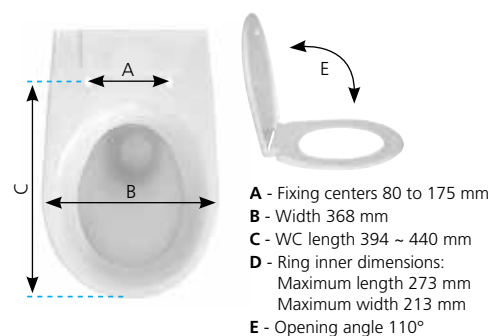

> Toilet seat soft close / Thermoset PRINCIPAUTÉ PREMIUM

D-SHAPE

DESCRIPTION

- > Wrapover and D-Shape design
- > Anti-bacterial
- > Thermoset
- > 2.5kg
- > Scratch resistant
- > Top fixing
- > Individual and adjustable stainless steel hinges, with fast-fix screws
- > Soft closing hinges
- > Quick release: easy to clean

TEXT FOR TENDERS

PRINCIPAUTÉ PREMIUM
Ref: 95 9001 10

Duroplast toilet seat, 2-year guarantee, anti-bacterial, white, 2.5 kg. Dimensions L433 mm and I368 mm, opening angle 110°. Fits all D-shaped WC having fixing dimensions from 80 to 175 mm. Individual and adjustable stainless steel hinges, with fast-fix screws. Quick release and soft closing seat.

- A - Fixing centers 80 to 175 mm
- B - Width 368 mm
- C - WC length 394 ~ 440 mm
- D - Ring inner dimensions:
Maximum length 273 mm
Maximum width 213 mm
- E - Opening angle 110°

	Ref.	Barcode	Packing	Packing			Pallet quantity
				Nb	M ³	Kg	
PRINCIPAUTÉ PREMIUM	95 9001 10	3 24723 0076413	Box	4	0.05	13.2	160