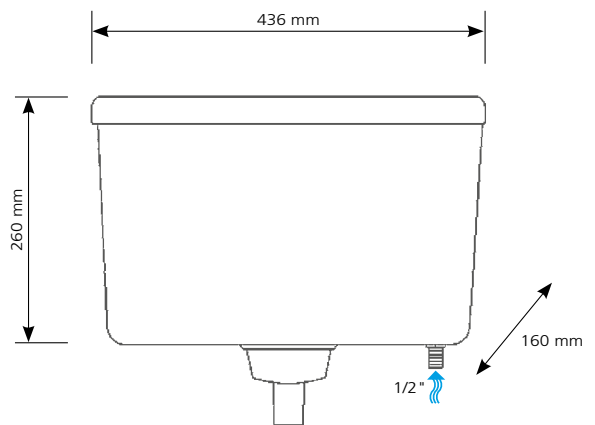

## DESCRIPTION

- For back to wall WC
- For use inside wall or furniture
- Low level installation
- Wall or furniture fixing
- Remote cable flushing
- Bright chrome dual flush top or front flushing
- Cistern and lid made from PS
- 6 litres cistern. Conforms to EN 14055 class 2 flushing standards
- Dual flush cable outlet valve, 6/4l. factory preset. WRAS and NF approved
- Quiet fill inlet valve
- Bottom inlet supply
- 1/2" plastic water inlet connection
- Height and depth adjustable supply pipe with pan seal

## TEXT FOR TENDERS:

**TRUEFLOW**  
Ref.: 31 0144 11

Concealed cistern for back to wall WC. WRAS and NF approved components. Cable flushing, bright chrome dual flush top flushing. 6 litres cistern equipped with a dual flush outlet valve and a quiet fill inlet valve. Water inlet connection on the bottom of the cistern with 1/2" plastic tail. Dimensions height 436 mm, width 260 mm and depth 160 mm. Delivered with fixing and connection accessories.