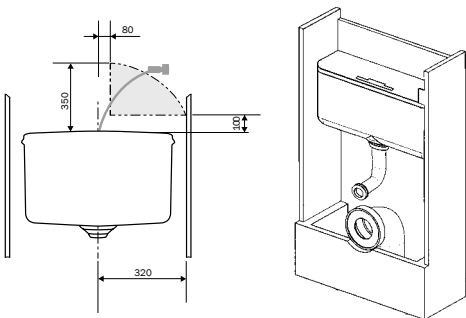

## DESCRIPTION

- For back to wall WC
- For use inside wall or furniture
- Low level installation
- Wall or furniture fixing
- Remote cable flushing
- Bright chrome dual flush top or front flushing
- Cistern and lid made from PS
- 6 litres cistern. Conforms to EN 14055 class 2 flushing standards
- Dual flush cable outlet valve, 6/4l. factory preset. WRAS and NF approved
- Quiet fill inlet valve
- Bottom inlet supply
- 1/2" plastic water inlet connection
- Height and depth adjustable supply pipe with pan seal

## TEXT FOR TENDERS:

**TRUEFLOW**  
Ref.: 31 0144 11

Concealed cistern for back to wall WC. WRAS and NF approved components. Cable flushing, bright chrome dual flush top flushing. 6 litres cistern equipped with a dual flush outlet valve and a quiet fill inlet valve. Water inlet connection on the bottom of the cistern with 1/2" plastic tail. Dimensions height 436 mm, width 260 mm and depth 160 mm. Delivered with fixing and connection accessories.