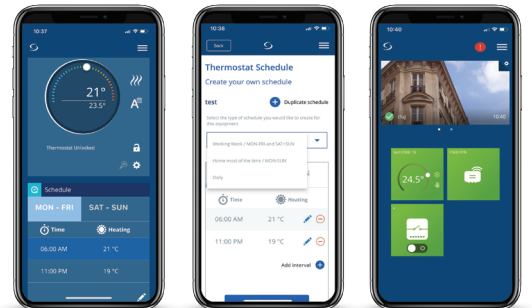

Control via the App...

Default screen is the thermostat only.

Scan QR Code to View Product on Website

Visit **Plumb2u**

Tel: 01226 323961

email: sales@saluscontrols.com/gb

saluscontrols.com See product