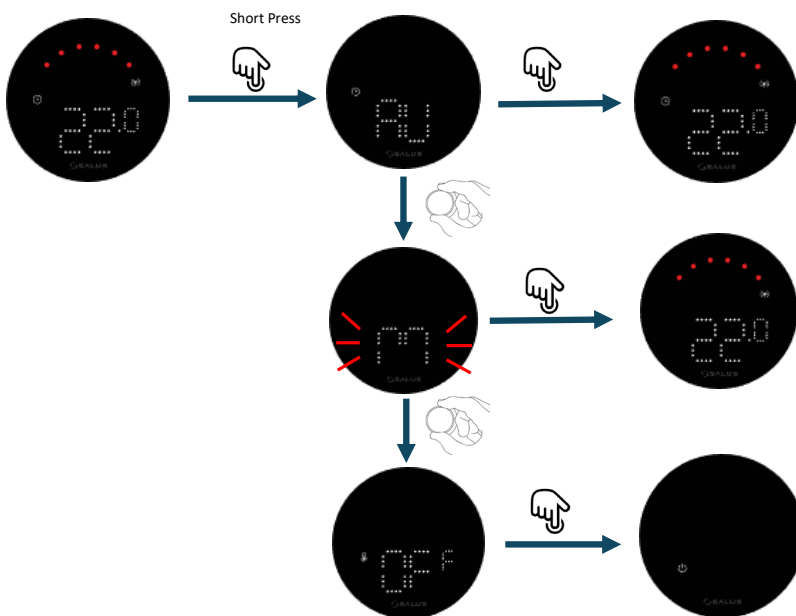

Control using local mode...

Change from Schedule to Manual to Frost protection mode.