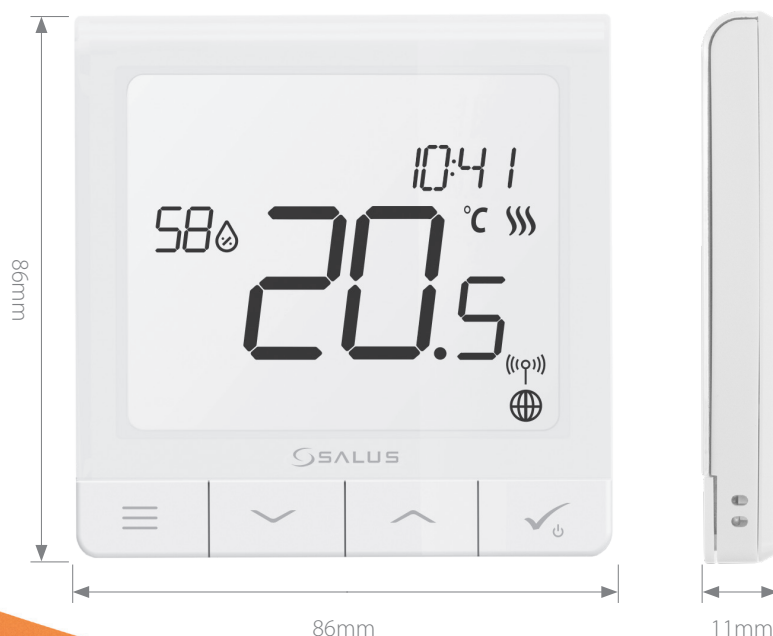

SQ610RF | Wireless Slim Underfloor Thermostat

The NEW Quantum SQ610RF thermostat is the latest innovative addition to the SALUS portfolio. This sleek and stylish thermostat is the slimmest on the market at only 10mm thick. It has a long battery life, thanks to its state of the art built in rechargeable lithium battery. All stats are RF linked via ZigBee 2.4 GHz communication for easy connection with your SALUS Smart Home controls.

Download on the
App Store

GET IT ON
Google Play

Visit [Plumb2u](#)

See product

Features	Benefits
ITLC	Advanced algorithm for load compensation.
Ultra Slim Stylish Design	Simple, quick and straightforward operation and setup for all users.
Powered by rechargeable LI-ION battery	Simply re-charge using micro SD cable.
ErP Rating V	Improved ErP rating means better efficiency rating of the whole system and total cost reductions. ErP V is a benchmark minimum for some EU markets.
Service Mode	Thermostat can be programmed to ensure home occupier is aware a boiler service is required and landlord can access to action.
Landlord PIN	PIN entry option for landlord/building owner only access to certain settings and menus.
Optimisation Features	Optimum Start and Optimum Stop for improved comfort.
Wireless Communication	Wireless free installation, excellent indoor range.
5 year warranty	For maximum peace of mind.

Basic Specification

Power supply thermostat	LI-ION Battery
Thermostat Dimensions	86mm x 86mm x 11mm (HxWxD)
RF Frequency	2.4 Ghz (up to 30m range)
Scale	5°C ~ 35°C

SALUS Smart Home ready

www.salus-controls.com/uk