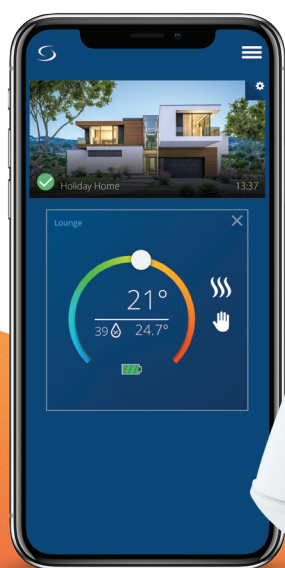

SQ610RF | Wireless Slim Underfloor Thermostat

The NEW Quantum SQ610RF thermostat is the latest innovative addition to the SALUS portfolio. This sleek and stylish thermostat is the slimmest on the market at only 10mm thick. It has a long battery life, thanks to its state of the art built in rechargeable lithium battery. All stats are RF linked via ZigBee 2.4 GHz communication for easy connection with your SALUS Smart Home controls.

Control either locally or from anywhere via Smartphone, Tablet or PC. With innovation, science and quality in one, the new Quantum SQ610RF thermostat is feature packed to ensure that your clients have perfect control over their heating system.

Download on the
App Store

GET IT ON
Google Play

Visit [Plumb2u](#)

See product

Features	Benefits
ITLC	Advanced algorithm for load compensation.
Ultra Slim Stylish Design	Simple, quick and straightforward operation and setup for all users.
Powered by rechargeable LI-ION battery	Simply re-charge using micro SD cable.
ErP Rating V	Improved ErP rating means better efficiency rating of the whole system and total cost reductions. ErP V is a benchmark minimum for some EU markets.
Service Mode	Thermostat can be programmed to ensure home occupier is aware a boiler service is required and landlord can access to action.
Landlord PIN	PIN entry option for landlord/building owner only access to certain settings and menus.
Optimisation Features	Optimum Start and Optimum Stop for improved comfort.
Wireless Communication	Wireless free installation, excellent indoor range.
5 year warranty	For maximum peace of mind.

Basic Specification

Power supply thermostat	LI-ION Battery
Thermostat Dimensions	86mm x 86mm x 11mm (HxWxD)
RF Frequency	2.4 Ghz (up to 30m range)
Scale	5°C ~ 35°C

SALUS Smart Home ready

www.salus-controls.com/uk