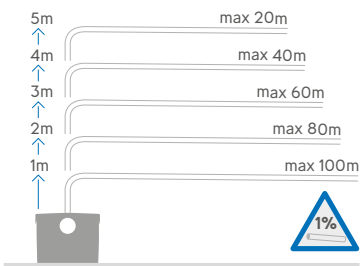

SANI ACCESS® 1 2 3

Products Ref: 1900/1901/1902

Designed to provide easy access for en-suite bathroom applications, convenient covers allow you to service and maintain the macerator without having to remove it.

Suitable for new installations.

Why choose this product?

- Easy service access
- Suitable for one WC only
- Easy maintenance without removal of unit
- Suitable for new installations
- Quiet technology

Saniaccess is primarily intended for new installations as the inlet and outlet positions vary from other Saniflo models.

Vertical/horizontal performance

Double access:

- A Direct access to the basket in case of blockage due to misuse
- B Direct access to electric components

Discharge Pipework
22 / 28 / 32 mm

Motor Power
400 Watts

Voltages
220-240 V/50 Hz

Working Waste Water Temp
35°C

Product Weight
Saniaccess 1 and 2 - 5.8kg
Saniaccess 3 - 6.4kg

Inlet Pipework
40mm

IP Rating
IP44

Visit [Plumb2u](#)

See product