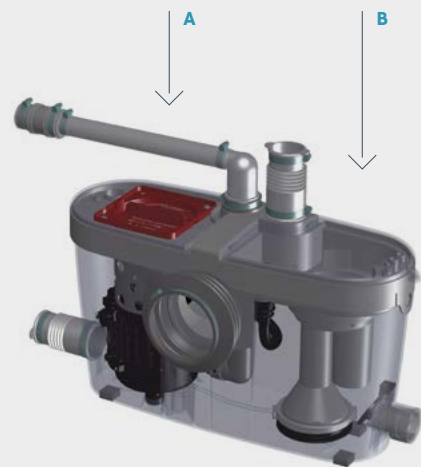

# SANI ACCESS® 1 2 3

Products Ref: 1900/1901/1902

Designed to provide easy access for en-suite bathroom applications, convenient covers allow you to service and maintain the macerator without having to remove it.

## Why choose this product?

- Easy service access
- Suitable for one WC only
- Easy maintenance without removal of unit
- Suitable for new installations
- Quiet technology

Saniaccess is primarily intended for new installations as the inlet and outlet positions vary from other Saniflo models.

### Double access:

- A Direct access to the basket in case of blockage due to misuse
- B Direct access to electric components

**Discharge Pipework**  
22 / 28 / 32 mm

**Motor Power**  
400 Watts

**Voltages**  
220-240 V/50 Hz