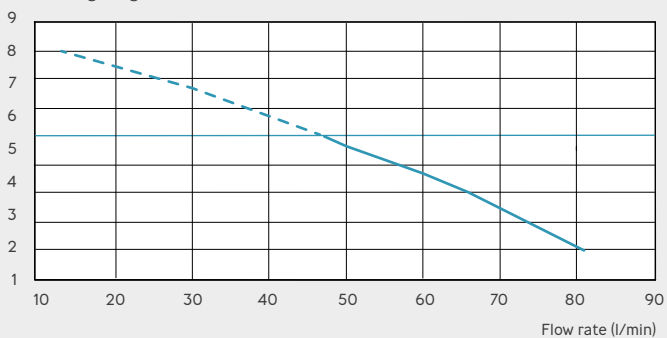

## Vertical/horizontal performance

SANI ACCESS® 3

SANI ACCESS® 1

SANI ACCESS® 2

SANI ACCESS® 3

Discharge height (m)

Visit [Plumb2u](https://Plumb2u.com)

See product