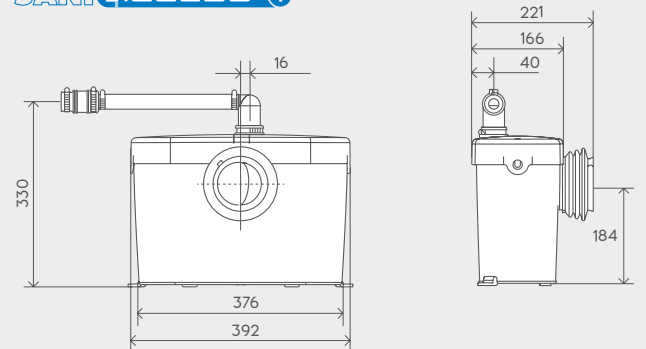

**Working Waste Water Temp**  
35°C

**Product Weight**  
Saniaccess 1 and 2 - 5.8kg  
Saniaccess 3 - 6.4kg

**Inlet Pipework**  
40mm

**IP Rating**  
IP44

Visit [Plumb2u](#)

See product

SANI ACCESS® 1

SANI ACCESS® 2

SANI ACCESS® 3

SANI ACCESS® 1

SANI ACCESS® 2

SANI ACCESS® 3

Discharge height (m)

Visit [Plumb2u](https://Plumb2u.com)

See product