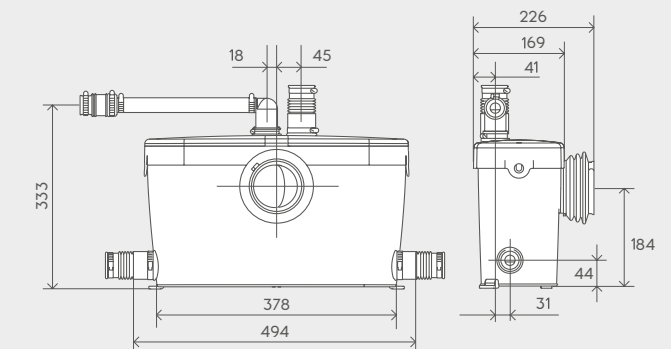

**Working Waste Water Temp**  
35°C

**Product Weight**  
Saniaccess 1 and 2 - 5.8kg  
Saniaccess 3 - 6.4kg

**Inlet Pipework**  
40mm

**IP Rating**  
IP44

Visit [Plumb2u](#)

See product

SANI ACCESS® 1

SANI ACCESS® 2

SANI ACCESS® 3

SANI ACCESS® 1

SANI ACCESS® 2

SANI ACCESS® 3

Discharge height (m)

Visit [Plumb2u](https://Plumb2u.com)

See product