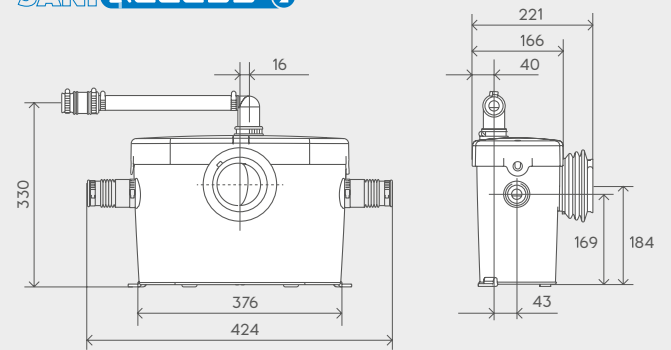

**Working Waste Water Temp**  
35°C

**Product Weight**  
Saniaccess 1 and 2 - 5.8kg  
Saniaccess 3 - 6.4kg

**Inlet Pipework**  
40mm

**IP Rating**  
IP44

Visit [Plumb2u](#)

See product

SANI ACCESS® 1

SANI ACCESS® 2

SANI ACCESS® 3

SANI ACCESS® 1

SANI ACCESS® 2

SANI ACCESS® 3

Discharge height (m)

Visit [Plumb2u](https://Plumb2u.com)

See product