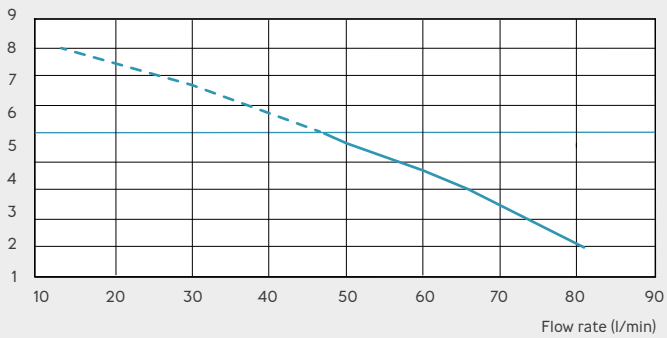

## Vertical/horizontal performance

SANI ACCESS® 3

SANI ACCESS® 1

SANI ACCESS® 2

SANI ACCESS® 3

Discharge height (m)

Visit [Plumb2u](https://www.plumb2u.com)

See product