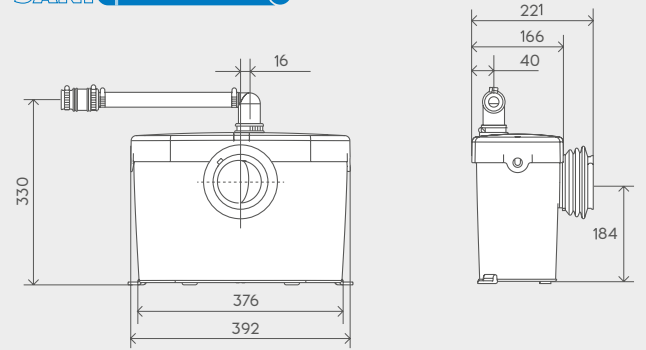

**Working Waste Water Temp**  
35°C

**Product Weight**  
Saniaccess 1 and 2 - 5.8kg  
Saniaccess 3 - 6.4kg

**Inlet Pipework**  
40mm

**IP Rating**  
IP44

Visit [Plumb2u](#)

See product

SANI ACCESS® 1

SANI ACCESS® 2

SANI ACCESS® 3

SANI ACCESS® 1

SANI ACCESS® 2

SANI ACCESS® 3

Discharge height (m)

Visit [Plumb2u](https://www.plumb2u.com)

See product