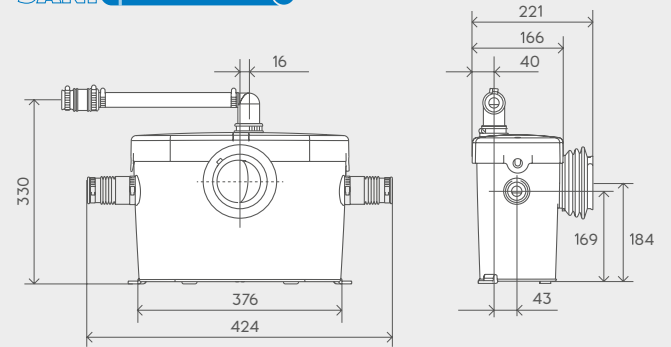

### Double access:

- A Direct access to the basket in case of blockage due to misuse
- B Direct access to electric components

**Discharge Pipework**  
22 / 28 / 32 mm

**Motor Power**  
400 Watts

**Voltages**  
220-240 V/50 Hz

**Working Waste Water Temp**  
35°C

**Product Weight**  
Saniaccess 1 and 2 - 5.8kg  
Saniaccess 3 - 6.4kg

**Inlet Pipework**  
40mm

**IP Rating**  
IP44

Visit [Plumb2u](#)

See product

SANI ACCESS® 1

SANI ACCESS® 2

SANI ACCESS® 3

SANI ACCESS® 1

SANI ACCESS® 2

SANI ACCESS® 3

Discharge height (m)

Visit [Plumb2u](https://www.plumb2u.com)

See product