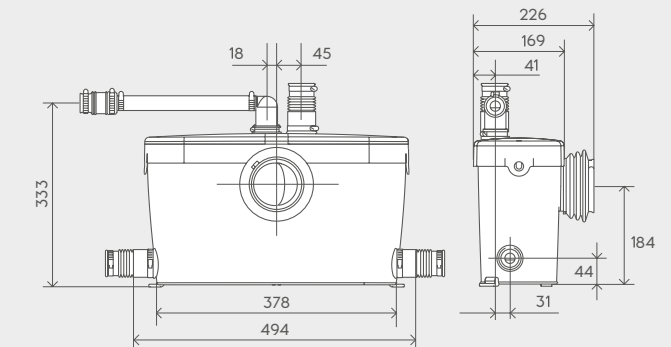

**Working Waste Water Temp**  
35°C

**Product Weight**  
Saniaccess 1 and 2 - 5.8kg  
Saniaccess 3 - 6.4kg

**Inlet Pipework**  
40mm

**IP Rating**  
IP44

Visit [Plumb2u](#)

See product

SANI ACCESS® 1

SANI ACCESS® 2

SANI ACCESS® 3

SANI ACCESS® 1

SANI ACCESS® 2

SANI ACCESS® 3

Discharge height (m)

Visit [Plumb2u](https://www.plumb2u.com)

See product