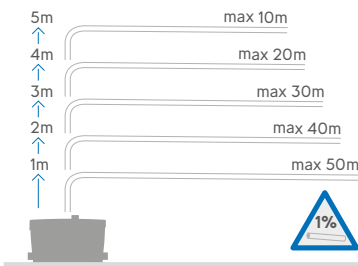

Vertical/horizontal performance