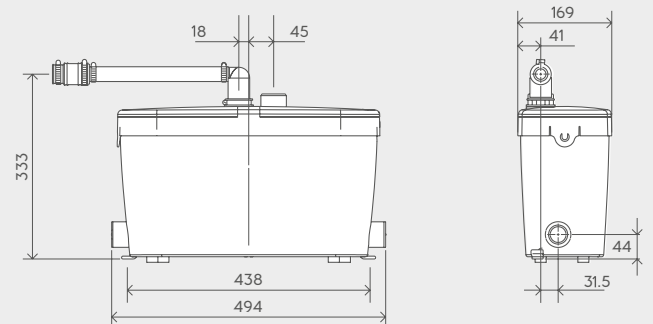

Discharge Pipework
32 mm

Motor Power
400 Watts

Voltages
220-240 V/50 Hz

Working Waste Water Temp
75°C

Product Weight
6.4kg

Inlet Pipework
40mm

IP Rating
IP44

Discharge height (m)