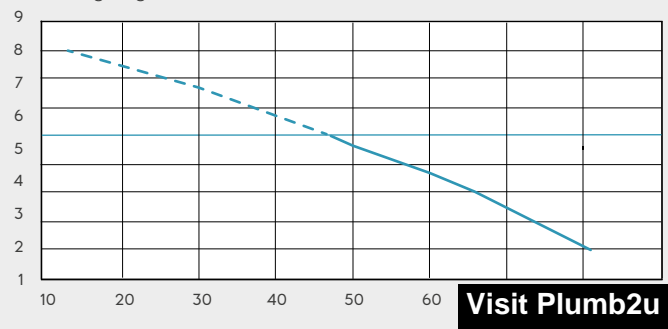

Discharge Pipework
32 mm

Motor Power
400 Watts

Voltages
220-240 V/50 Hz

Working Waste Water Temp
75°C

Product Weight
6.4kg

Inlet Pipework
40mm

IP Rating
IP44

Discharge height (m)