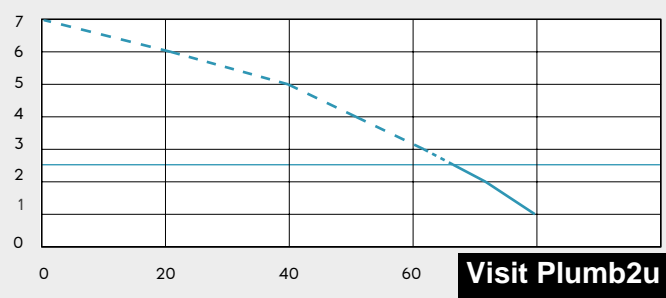

Product Ref: 1054/1

When you need slimline sanitaryware you need a macerator pump to match. Sanislim needs just 145mm depth behind the WC and, with an inlet either side, it can take waste from a WC, a shower, wash basin and bidet if required.

Why choose this product?

- Designed to fit behind the latest slimline styles of WC
- Deals with all waste from a small bathroom
- Inlets either side of unit

Vertical/horizontal performance

Only 145mm depth required behind the WC. Clearance of 320mm is required from floor level to the underside of a close coupled suite to accommodate the discharge elbow.

Discharge Pipework
22 mm

Motor Power
400 Watts

Voltages
220-240 V/50 Hz

Working waste Water Temp
35°C

Product Weight
5.8kg

Inlet Pipework
40mm

IP Rating
IP44

Discharge height (m)