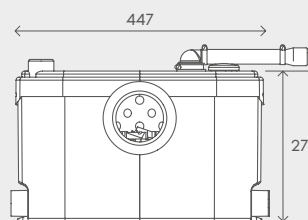

Product Ref: 1054/1

When you need slimline sanitaryware you need a macerator pump to match. Sanislim needs just 145mm depth behind the WC and, with an inlet either side, it can take waste from a WC, a shower, wash basin and bidet if required.

Why choose this product?

- Designed to fit behind the latest slimline styles of WC
- Deals with all waste from a small bathroom
- Inlets either side of unit

Vertical/horizontal performance

Only 145mm depth required behind the WC. Clearance of 320mm is required from floor level to the underside of a close coupled suite to accommodate the discharge elbow.

Discharge Pipework
22 mm

Motor Power
400 Watts

Voltages
220-240 V/50 Hz

Working waste Water Temp
35°C

Product Weight
5.8kg

Inlet Pipework
40mm

IP Rating
IP44

Discharge height (m)