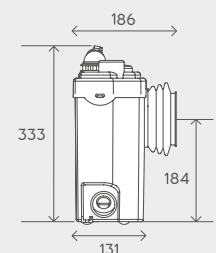

Product Ref: 1054/1

When you need slimline sanitaryware you need a macerator pump to match. Sanislim needs just 145mm depth behind the WC and, with an inlet either side, it can take waste from a WC, a shower, wash basin and bidet if required.

Why choose this product?

- Designed to fit behind the latest slimline styles of WC
- Deals with all waste from a small bathroom
- Inlets either side of unit

Vertical/horizontal performance

Only 145mm depth required behind the WC. Clearance of 320mm is required from floor level to the underside of a close coupled suite to accommodate the discharge elbow.

Discharge Pipework
22 mm

Motor Power
400 Watts

Voltages
220-240 V/50 Hz

Working waste Water Temp
35°C

Product Weight
5.8kg

Inlet Pipework
40mm

IP Rating
IP44

Discharge height (m)