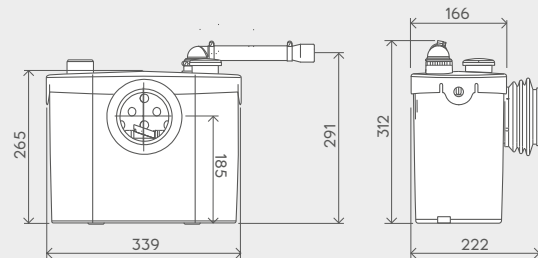

SANITOP® UP

Product Ref: 6002

Similar to the original Saniflo Up but allows connection of a WC and a wash basin to one macerator pump. A great choice for a small cloakroom.

NEW

Why choose this product?

- Unobtrusive with a quiet motor
- One top waste inlet
- Easy access for servicing and maintenance
- No need to change the pipework - replaces existing Saniflo products
- Improved design of casing

Vertical/horizontal performance

200mm depth required behind the WC

Discharge Pipework
22 / 28 / 32mm

Product Weight
5.4kg

Motor Power
400 Watts

Inlet Pipework
40mm

Voltages
220-240 V/50 Hz

IP Rating
IP44

Working Waste Water Temp
35°C

Discharge height (m)

Visit **Plumb2u**

See product