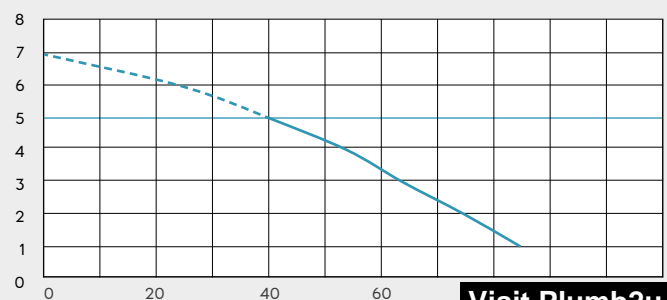

Discharge Pipework
22 / 28 / 32mm

Product Weight
5.4kg

Motor Power
400 Watts

Inlet Pipework
40mm

Voltages
220-240 V/50 Hz

IP Rating
IP44

Working Waste Water Temp
35°C

Discharge height (m)