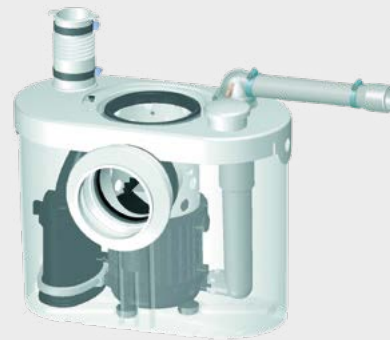

SANITOP® UP

Product Ref: 6002

Similar to the original Saniflo Up but allows connection of a WC and a wash basin to one macerator pump. A great choice for a small cloakroom.

NEW

Why choose this product?

- Unobtrusive with a quiet motor
- One top waste inlet
- Easy access for servicing and maintenance
- No need to change the pipework - replaces existing Saniflo products
- Improved design of casing

Vertical/horizontal performance

200mm depth required behind the WC

Discharge Pipework
22 / 28 / 32mm

Product Weight
5.4kg

Motor Power
400 Watts

Inlet Pipework
40mm

Voltages
220-240 V/50 Hz

IP Rating
IP44

Working Waste Water Temp
35°C

Discharge height (m)

Visit **Plumb2u**

See product