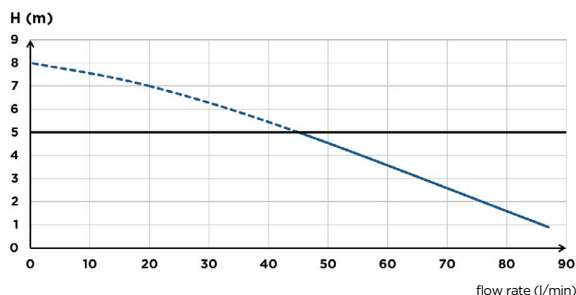

CONNECTIONS

← Discharge diameter ext. : 22/28/32 mm

→ External inlet diameter : 40/100 mm

- Direct access to the basket in case of blockage due to improper use of the device without dismantling the device and without emptying the tank

Single blade cutter

PACK CONTAINS

Saniwall Pro Up, Grohe support frame, magnetic feet (tiled version), non-return valve, connectors

CURVE

— recommended max height: 5 m

TECHNICAL FEATURES

Number of inlets	3
External inlet diameter	40/100 mm
Discharge diameter ext.	22/28/32 mm
Max. incoming temperature	35°C
Min. shower tray height	130 mm
Voltage / Frequency	220-240 V / 50-60 Hz
Motor power	400 W
IP Rating	IP44
Electrical class	I
Noise level	47 dB(A)
Identification and logistics	
Gross weight	30 kg
EAN code	3308815076096
Product code	6111