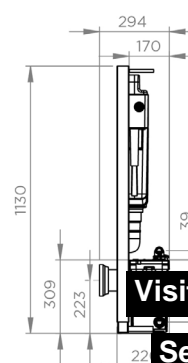

CONNECTIONS

← Discharge diameter ext. : 22/28/32 mm

→ External inlet diameter : 40/100 mm

- Direct access to the basket in case of blockage due to improper use of the device without dismantling the device and without emptying the tank

Single blade cutter

PACK CONTAINS

Saniwall Pro Up, Grohe support frame, magnetic feet (tiled version), non-return valve, connectors

CURVE

— recommended max height: 5 m

TECHNICAL FEATURES

Number of inlets	3
External inlet diameter	40/100 mm
Discharge diameter ext.	22/28/32 mm
Max. incoming temperature	35°C
Min. shower tray height	130 mm
Voltage / Frequency	220-240 V / 50-60 Hz
Motor power	400 W
IP Rating	IP44
Electrical class	I
Noise level	47 dB(A)
Identification and logistics	
Gross weight	30 kg
EAN code	3308815076096
Product code	6111

DIMENSIONS

Visit Plumb2u

See product