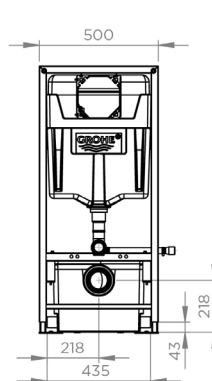

CONNECTIONS

← Discharge diameter ext. : 22/28/32 mm

→ External inlet diameter : 40/100 mm

- Direct access to the basket in case of blockage due to improper use of the device without dismantling the device and without emptying the tank

Single blade cutter

PACK CONTAINS

Saniwall Pro Up, Grohe support frame, magnetic feet (tiled version), non-return valve, connectors

CURVE

— recommended max height: 5 m

TECHNICAL FEATURES

Number of inlets	3
External inlet diameter	40/100 mm
Discharge diameter ext.	22/28/32 mm
Max. incoming temperature	35°C
Min. shower tray height	130 mm
Voltage / Frequency	220-240 V / 50-60 Hz
Motor power	400 W
IP Rating	IP44
Electrical class	I
Noise level	47 dB(A)
Identification and logistics	
Gross weight	30 kg
EAN code	3308815076096
Product code	6111

DIMENSIONS

Visit Plumb2u

See product