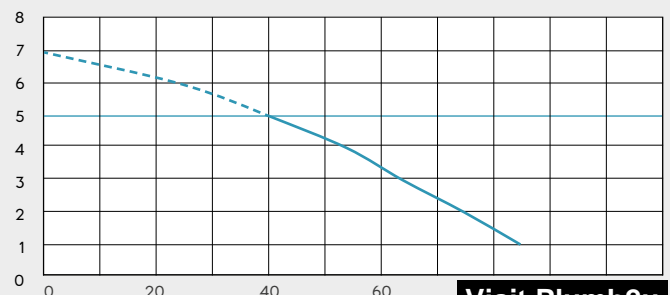

Vertical/horizontal performance

200mm depth required behind the WC

Discharge Pipework
22 / 28 / 32mm

Working Waste Water Temp
35°C

Motor Power
400 Watts

Product Weight
5.4kg

Voltages
220-240 V/50 Hz

IP Rating
IP44

Discharge height (m)

Visit **Plumb2u**

See product