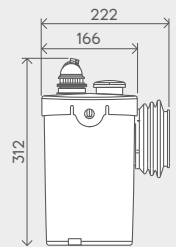

Vertical/horizontal performance

200mm depth required behind the WC

Discharge Pipework
22 / 28 / 32mm

Working Waste Water Temp
35°C

Motor Power
400 Watts

Product Weight
5.4kg

Voltages
220-240 V/50 Hz

IP Rating
IP44