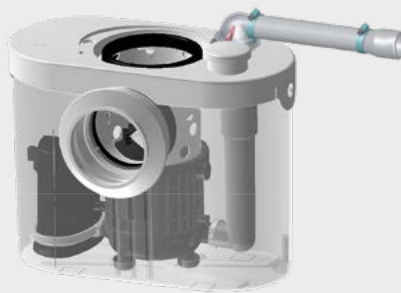

Product Ref: 6001

The original macerator pump unit that allows installation of an extra WC almost anywhere when a conventional solution isn't possible.

NEW

Why choose this product?

- Ideal for one WC
- Unobtrusive with a quiet motor
- Easy access for servicing and maintenance
- No need to change the pipework - replaces existing Saniflo products
- Improved design of casing

Vertical/horizontal performance

200mm depth required behind the WC

Discharge Pipework
22 / 28 / 32mm

Working Waste Water Temp
35°C

Motor Power
400 Watts

Product Weight
5.4kg

Voltages
220-240 V/50 Hz

IP Rating
IP44

Discharge height (m)

Visit **Plumb2u**

See product