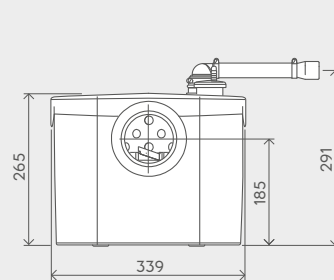

Product Ref: 6001

The original macerator pump unit that allows installation of an extra WC almost anywhere when a conventional solution isn't possible.

NEW

Why choose this product?

- Ideal for one WC
- Unobtrusive with a quiet motor
- Easy access for servicing and maintenance
- No need to change the pipework - replaces existing Saniflo products
- Improved design of casing

Vertical/horizontal performance

200mm depth required behind the WC

Discharge Pipework
22 / 28 / 32mm

Working Waste Water Temp
35°C

Motor Power
400 Watts

Product Weight
5.4kg

Voltages
220-240 V/50 Hz

IP Rating
IP44