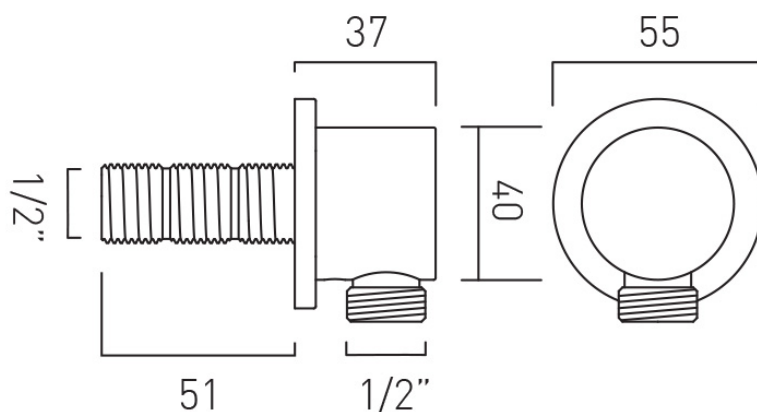

SPECIFICATION SHEET

COLLECTION: ELEMENTS
PRODUCT CODE: ELE-OUTLET2-CP

SHOWER TYPE

Outlet

COLLECTION NAME

Elements

FINISH

Chrome

GUARANTEE

15 Year Guarantee

PLUMBING SYSTEM SUITABILITY

Pressurised System

MOUNTING

Wall Mounted

CONNECTIONS / FITTINGS

1/2" threaded inlet 1/2" threaded outlet

tel: 01934 744466
email: sales@vado.com
www.vado.com

WHERE INSPIRATION FLOWS
TAPS | SHOWERS | FURNITURE

TECHNICAL DRAWING

COLLECTION: ELEMENTS
PRODUCT CODE: ELE-OUTLET2-CP

tel: 01934 744466
email: sales@vado.com
www.vado.com