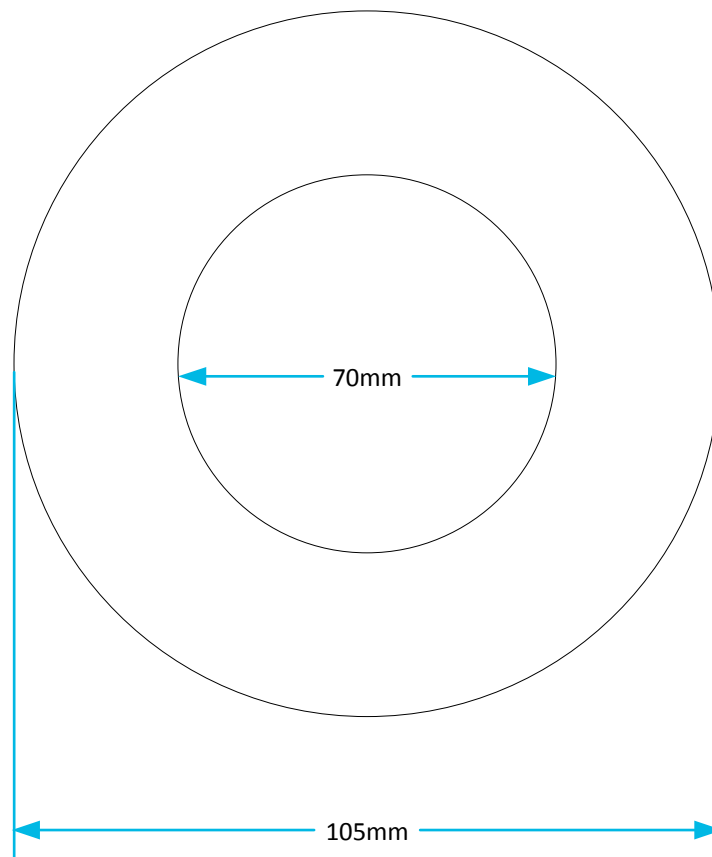

Technical Data Sheet

© Viva Sanitary
18/08/2015

Code:	PP0035	Description:	2" Foam Doughnut Wash
-------	---------------	--------------	------------------------------

Visit Plumb2u

See product