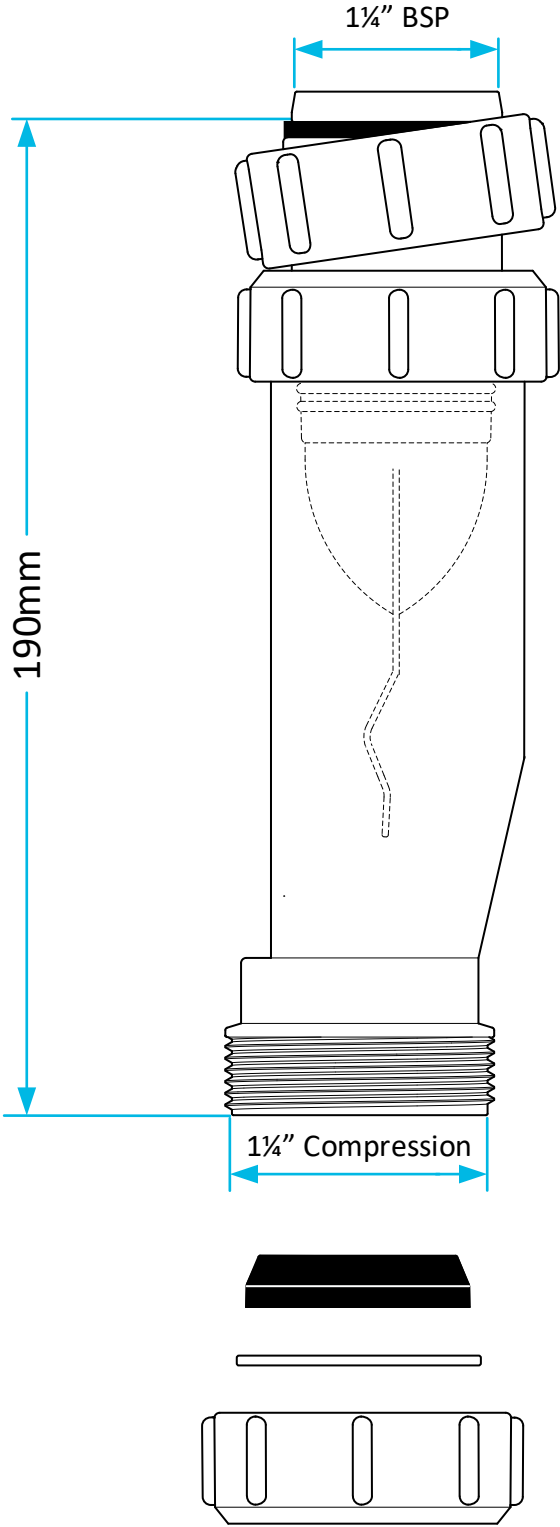

Technical Data Sheet

© Viva Sanitary
21/02/2018

Visit [Plumb2u](http://Plumb2u.com)

Code:

WTSTC32

Description:

Magna 1 1/4" Self-Sealing V [See product](#)