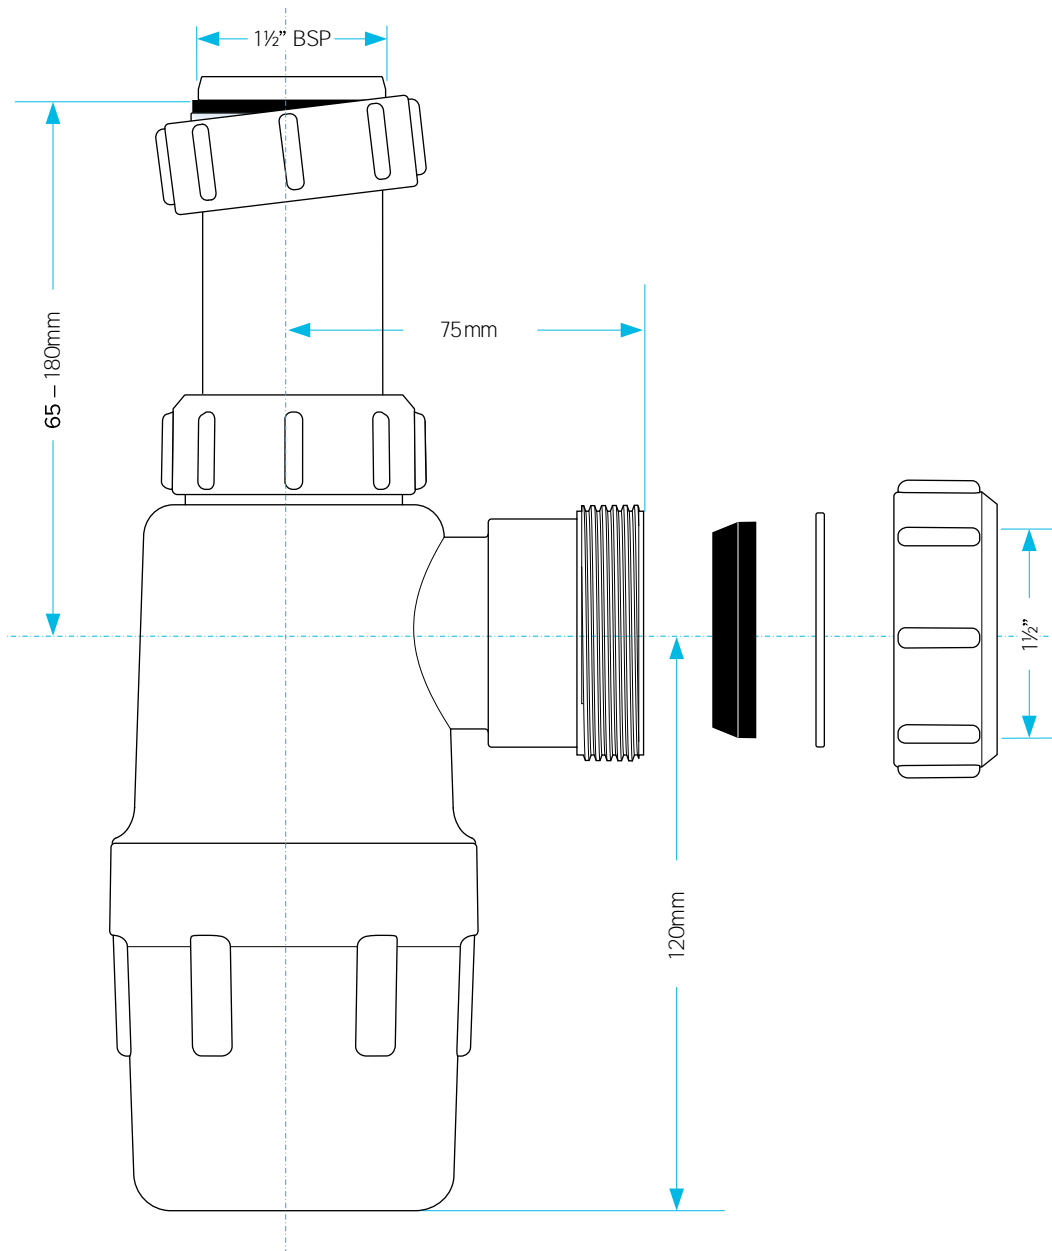

# Technical Data Sheet

CODE:

WTBT40T

DESCRIPTION:

1 1/2" Telescopic Bottle Trap

CATAGORY:

Waste Traps

© Viva Sanitary  
23/02/2019

[Visit Plumb2u](#)

DRAWN BY:

RH

VERIFIED BY:

[See product](#)