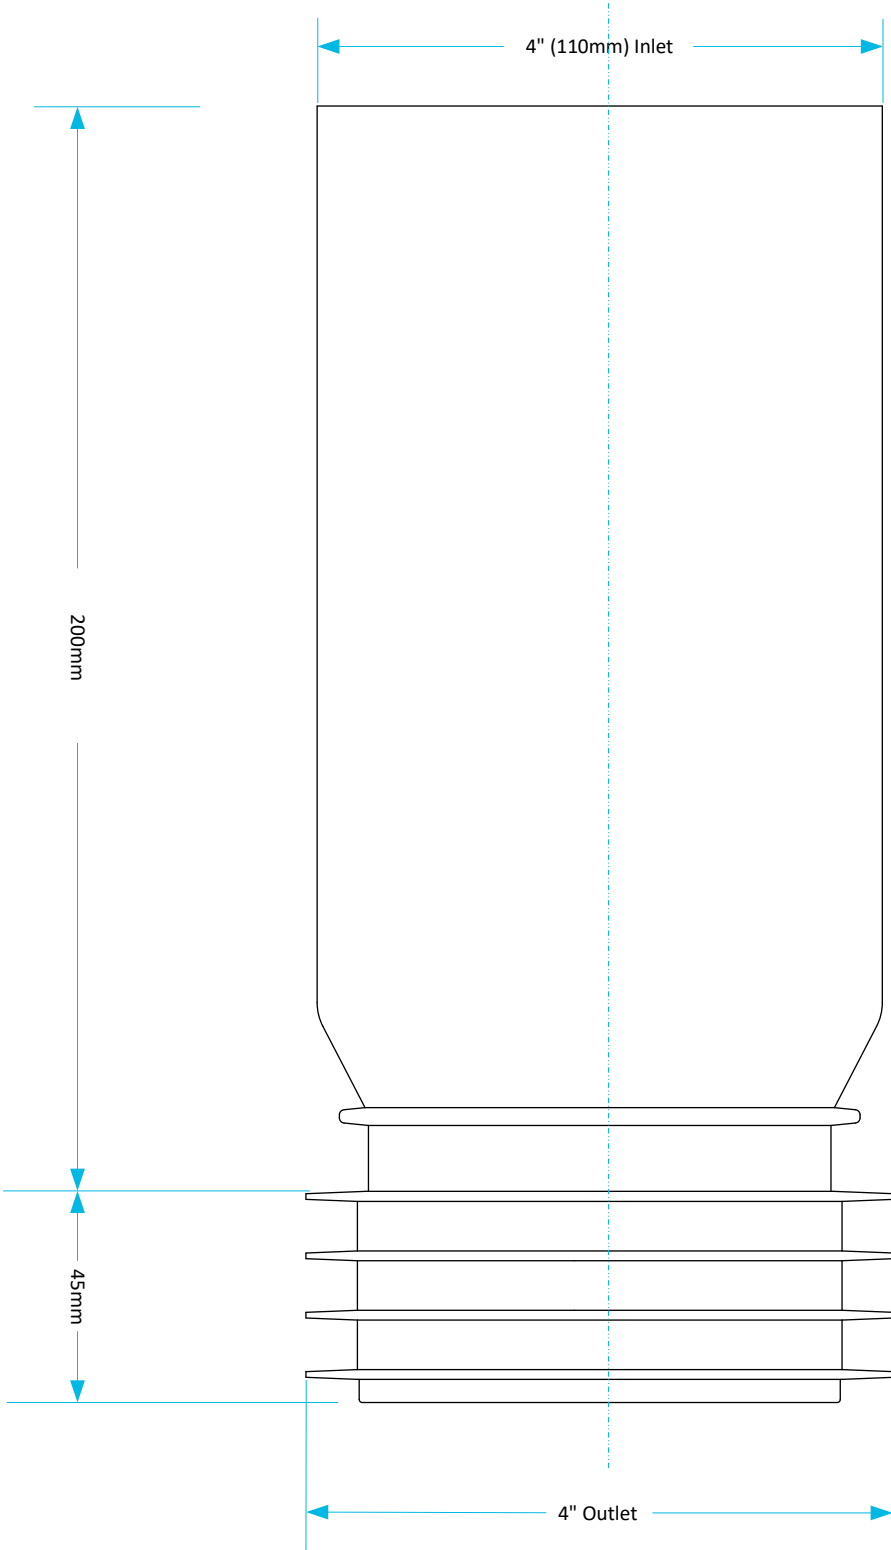

Technical Data Sheet

CODE:

PP0007

DESCRIPTION:

4" Extension WC Pan Connector

CATAGORY:

WC Pan Connectors

Viva Sanitary
31/07/2025

Visit [Plumb2u](#)

DRAWN BY:

RH

VERIFIED BY:

See product