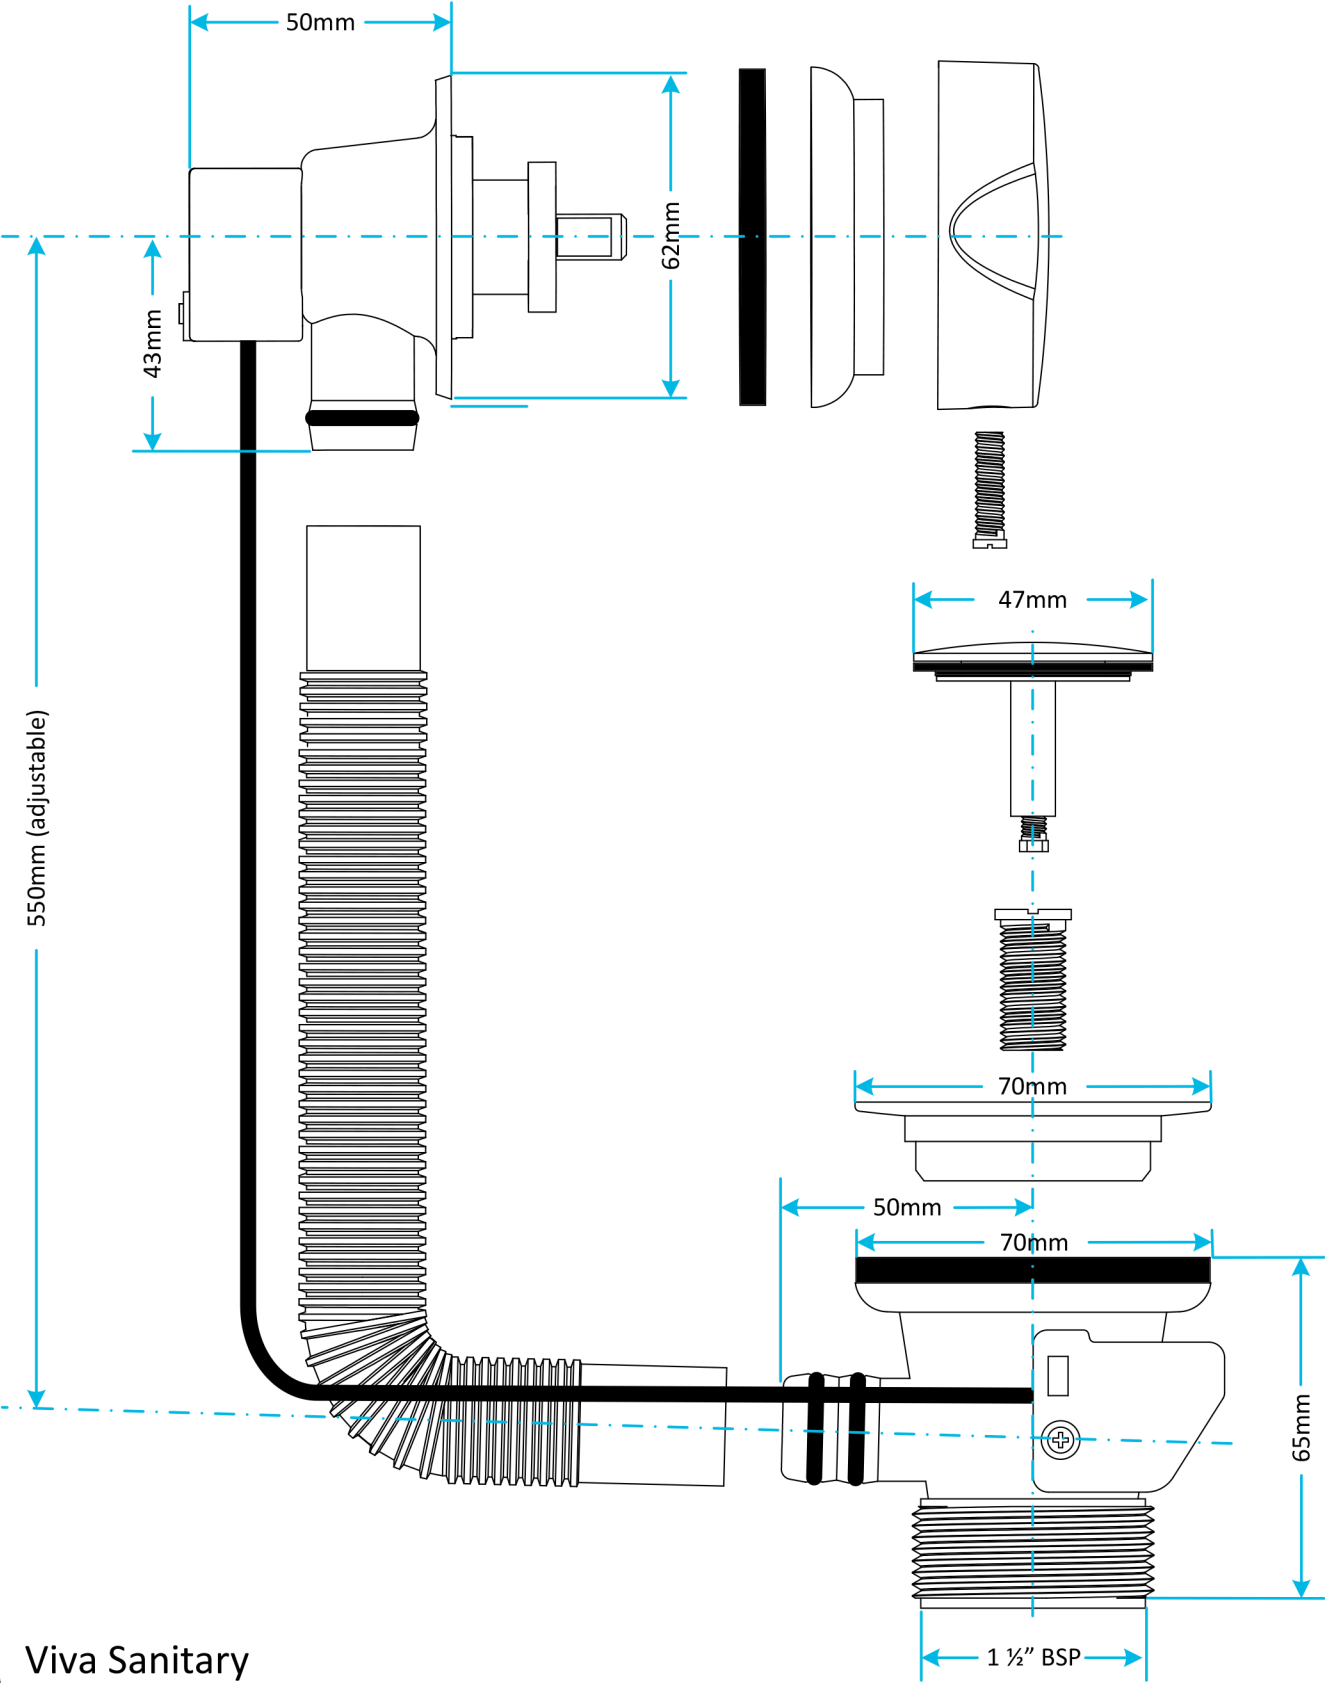

# Technical Data Sheet

© Viva Sanitary  
01/06/2016

Visit [Plumb2u](http://Plumb2u.com)

Code:	<b>CWB03</b>	Description:	<b>Pop-up Bath Combination Drain</b> <a href="#">See product</a>
-------	--------------	--------------	--