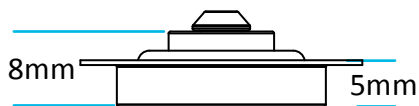

# Technical Data Sheet

© Viva Sanitary  
18/08/2015

Code:	SKY100	Description:	Skylo Washer Part
-------	--------	--------------	-------------------

Visit [Plumb2u](http://Plumb2u.com)

[See product](#)