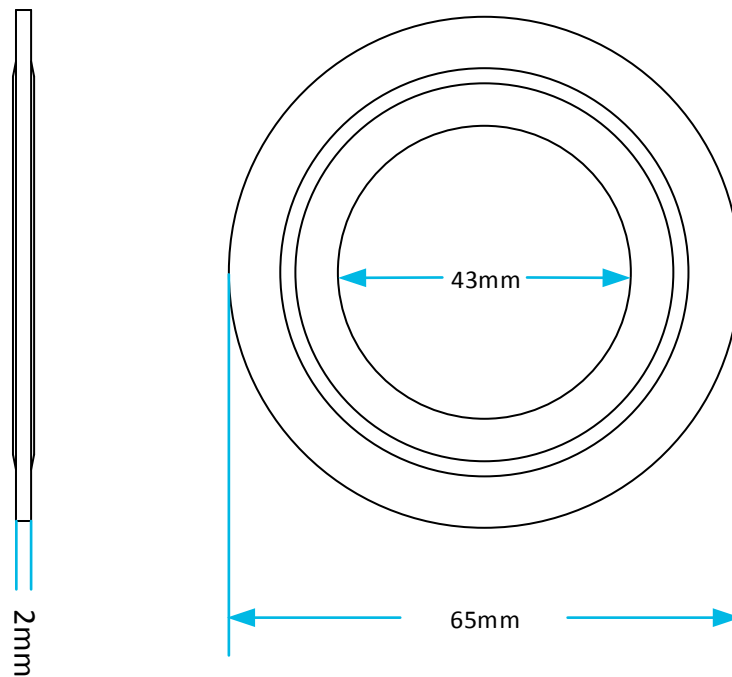

# Technical Data Sheet

© Viva Sanitary  
18/08/2015

Code:	SKY100	Description:	Skylo Washer Part
-------	--------	--------------	-------------------

Visit [Plumb2u](http://Plumb2u.com)

[See product](#)