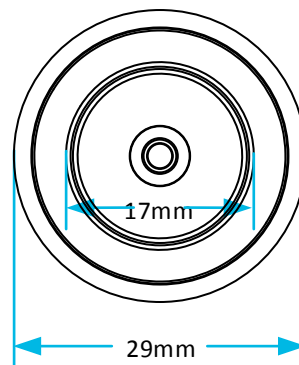

# Technical Data Sheet

© Viva Sanitary  
18/08/2015

Code:	SKY100	Description:	Skylo Washer Part
-------	--------	--------------	-------------------

Visit [Plumb2u](http://Plumb2u.com)

[See product](#)