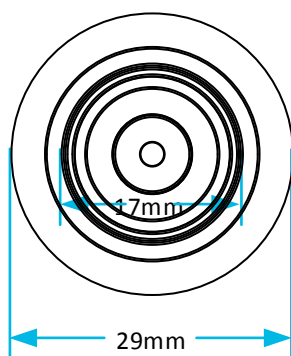

# Technical Data Sheet

© Viva Sanitary  
18/08/2015

Code:	SKY100	Description:	Skylo Washer Part
-------	--------	--------------	-------------------

Visit [Plumb2u](http://Plumb2u.com)

[See product](#)