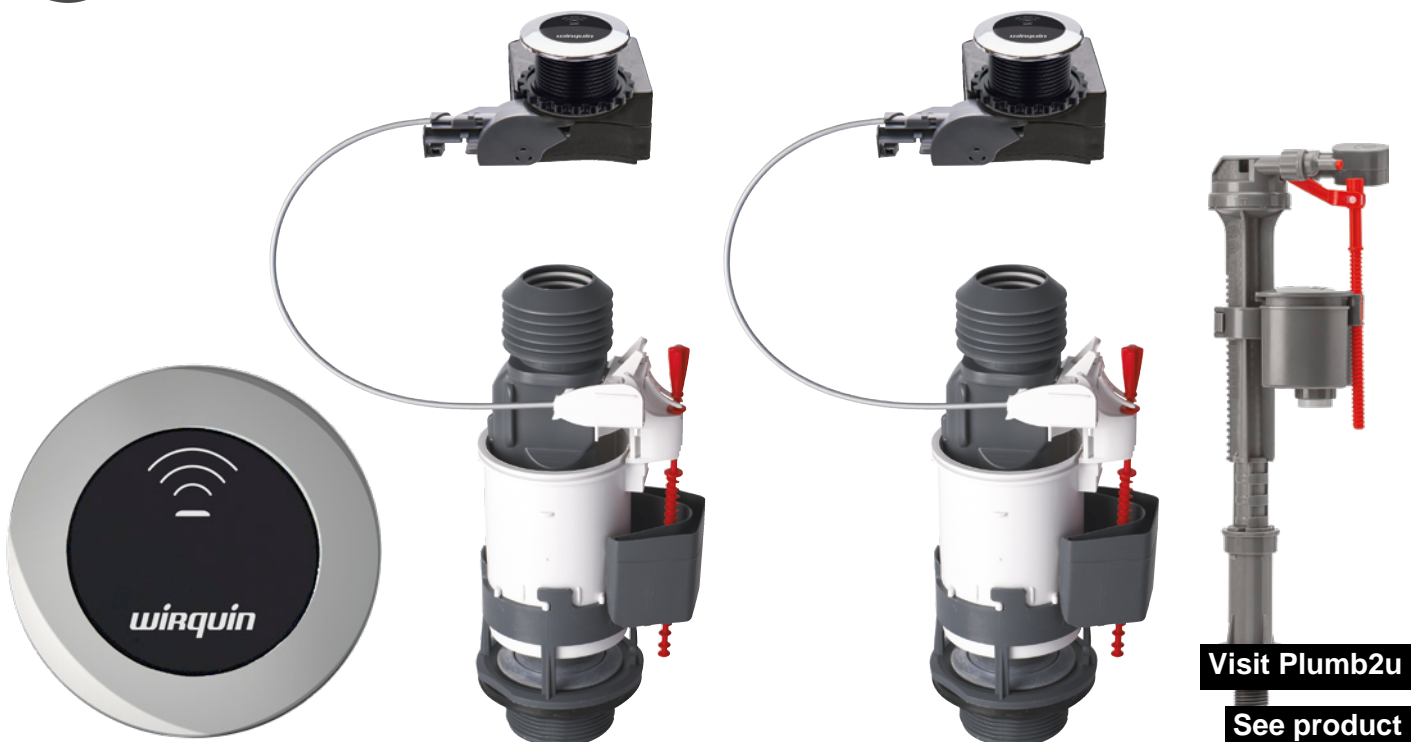

Thanks to its motion activated infrared mechanism, any contact with the flush button can be avoided, making the TOUCHLESS a great hygienic option. The user can control the volume of water being used to flush with a quick hand wave activating half a flush, and a handheld over the button for 4 seconds activating a full 6L flush. In the rare occasion of battery failure, a manual override is available. The cable operated button allows for easy installation and can easily be adjusted to the height of the cistern.

100% HYGIENIC

WATER SAVING

QUICK & EASY TO INSTALL AND MAINTAIN

BUTTON IR DETECTION OR MANUAL ACTIVATION IF NEEDED

ENDURANCE TESTED TO 200,000 FLUSH CYCLES

TOUCHLESS

The TOUCHLESS operates without contact thanks to its infrared sensor which detects the slightest movement. TOUCHLESS is the 100% hygienic solution and guarantees effective protection against germs, bacteria and viruses.

CHARACTERISTICS

Touchless
Adjustable

Positioning of button: Top
Length of cable: 300 mm

Height of cistern min.: 320 mm
Height of cistern max.: 420 mm

Lid hole diameter min.: 38 mm
Lid hole diameter max.: 45 mm