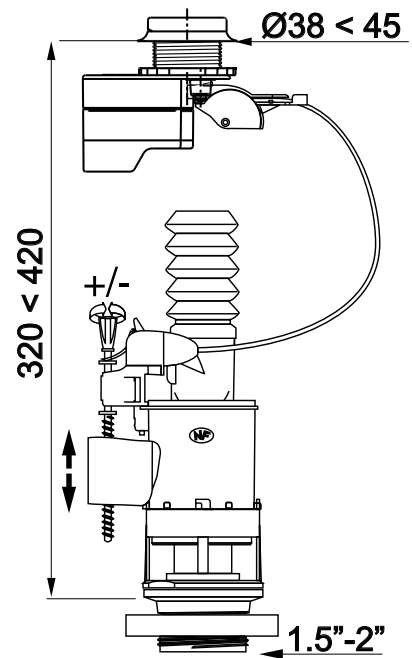

CHARACTERISTICS

Touchless
Adjustable

Positioning of button: Top
Length of cable: 300 mm

Height of cistern min.: 320 mm
Height of cistern max.: 420 mm

Lid hole diameter min.: 38 mm
Lid hole diameter max.: 45 mm

Base diameter: 1.5" - 2"

Adjustment of the overflow: Telescopic
Height of the overflow min.: 185 mm
Height of the overflow max.: 230 mm

CARE AND CLEANING

It is recommended to service the flush valve every 5 years. To do so, remove the flush valve by turning 1/4 turn, remove the sealing washer and clean with soapy water before repositioning. Do not use cleaning products or drain cleaners that contain bleach, acid, or harsh chemicals.