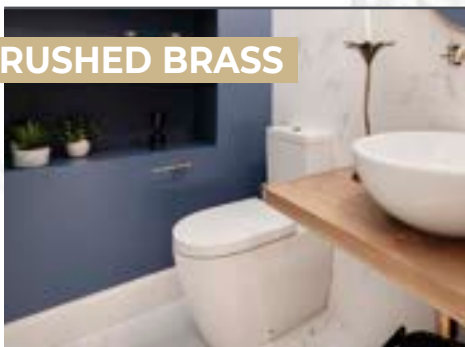

BRUSHED BRASS

**KAYLA DUAL FLUSH PUSH BUTTON
BRUSHED BRASS - ABS**

50120762 - 5017134149562