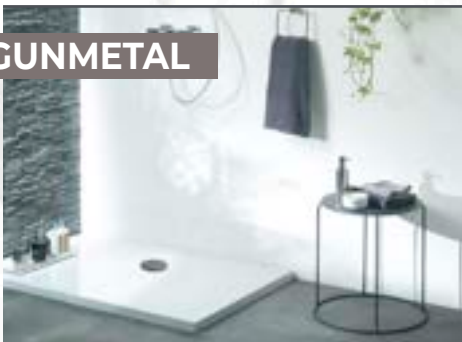

GUNMETAL

TWISTO
GUNMETAL - DOME ONLY
30120781 - 5017134149753

Visit [Plumb2u](#)

See product