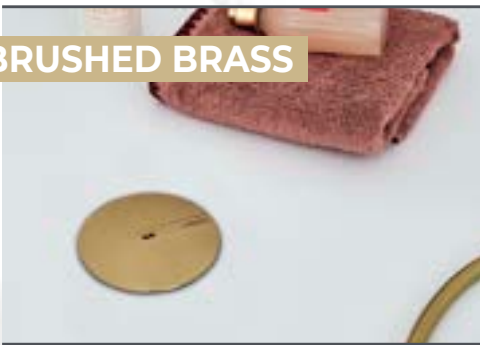

BRUSHED BRASS