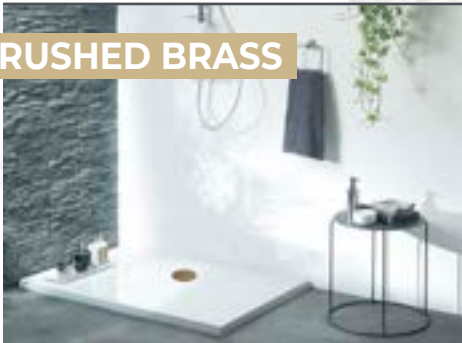

BRUSHED BRASS

TWISTO
BRUSHED BRASS - DOME ONLY
30120782 - 5017134149760