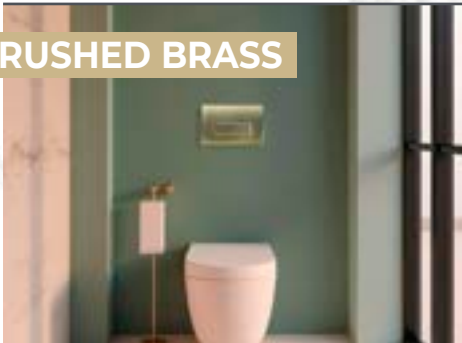

BRUSHED BRASS

CASPIA DUAL FLUSH PUSH PLATE BRUSHED BRASS - ABS

50120772 - 5017134149661