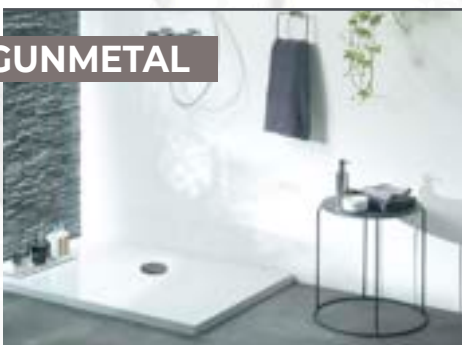

GUNMETAL

TWISTO
GUNMETAL - DOME ONLY
30120781 - 5017134149753

Visit [Plumb2u](#)

See product