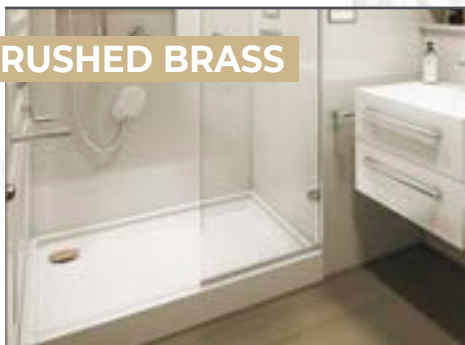

BRUSHED BRASS

TOURBILLON
BRUSHED BRASS - ABS DOME

30120794 - 5017134149883