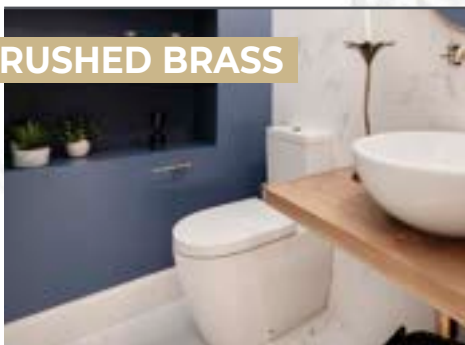

BRUSHED BRASS

KAYLA DUAL FLUSH PUSH BUTTON BRUSHED BRASS - ABS

50120762 - 5017134149562