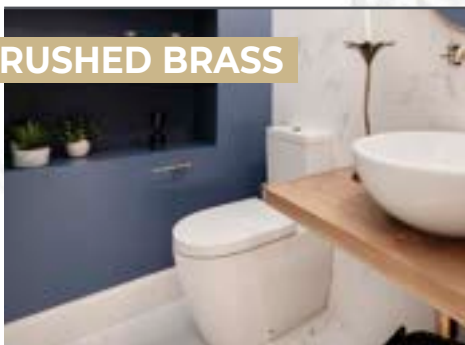

BRUSHED BRASS

**KAYLA DUAL FLUSH PUSH BUTTON
BRUSHED BRASS - ABS**

50120762 - 5017134149562