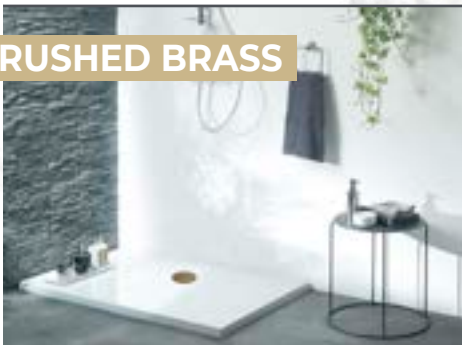

BRUSHED BRASS

TWISTO
BRUSHED BRASS - DOME ONLY
30120782 - 5017134149760