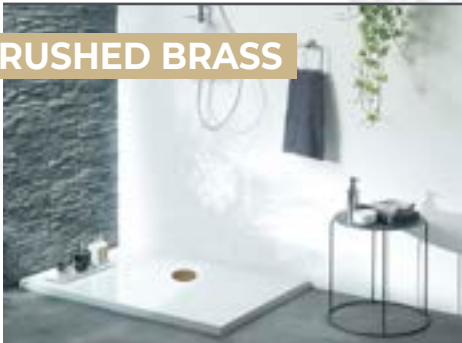

## BRUSHED BRASS

**TWISTO**  
**BRUSHED BRASS** - DOME ONLY  
30120782 - 5017134149760